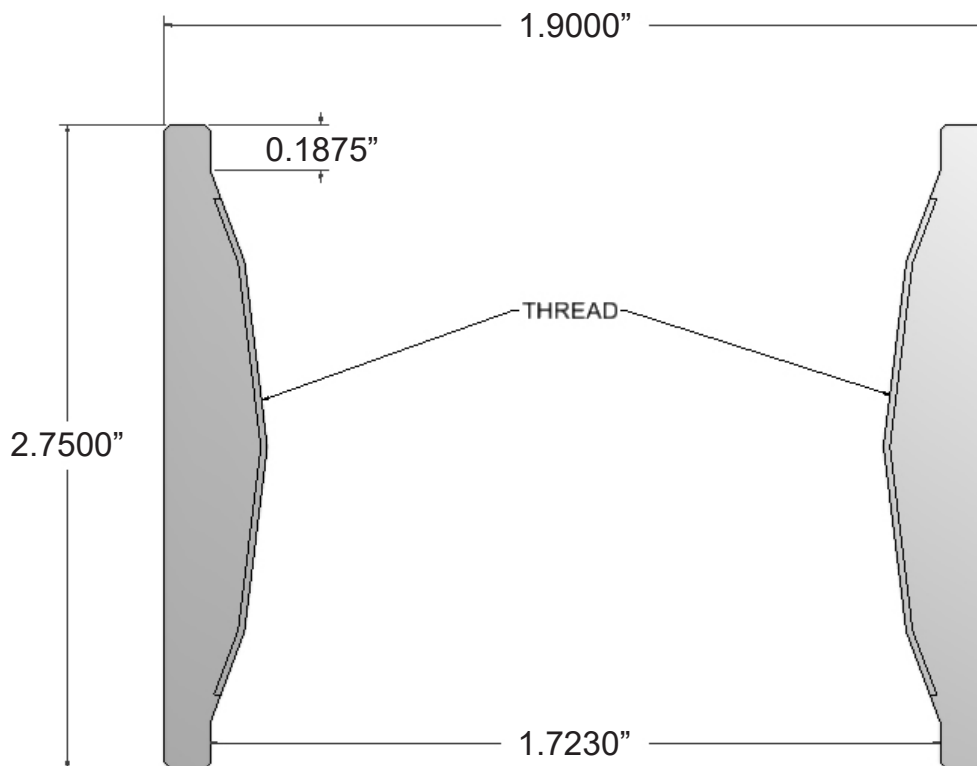

Part Number:

M3427851D

Description:

COUPLING

1 1/4" REAMED & DRIFTED (R&D), 11.5 V. THREAD 1.900" O.D.

BLACK

Make a Difference.