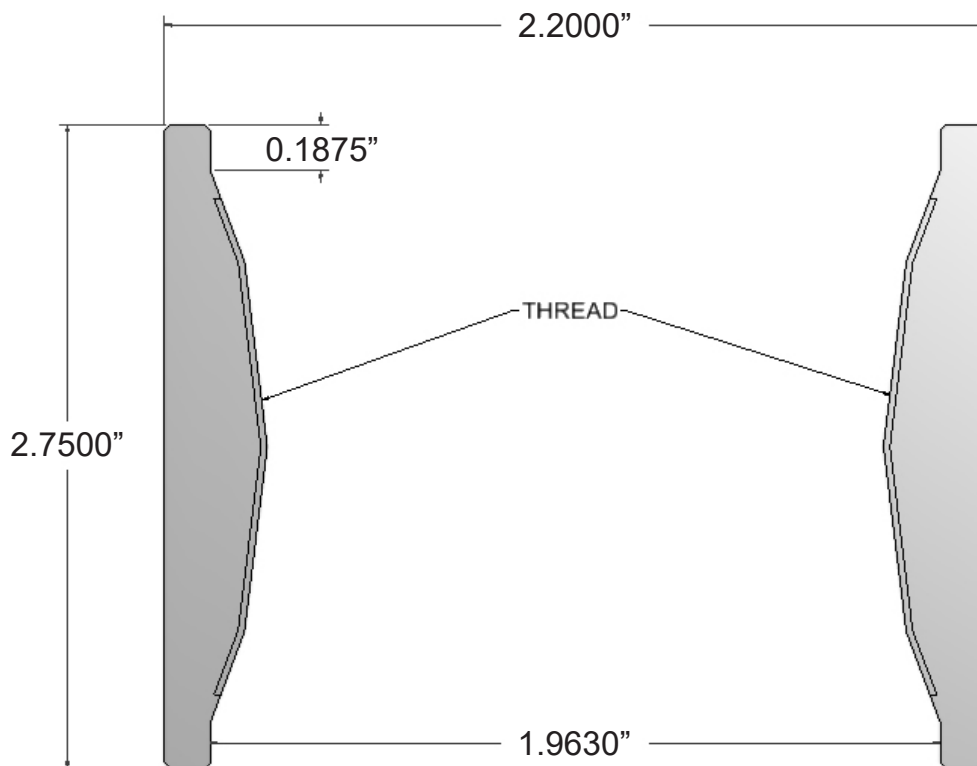

Part Number:

M3427852D

Description:

COUPLING

1 1/2" REAMED & DRIFTED (R&D), 11.5 V. THREAD 2.200" O.D.

BLACK

Make a Difference.