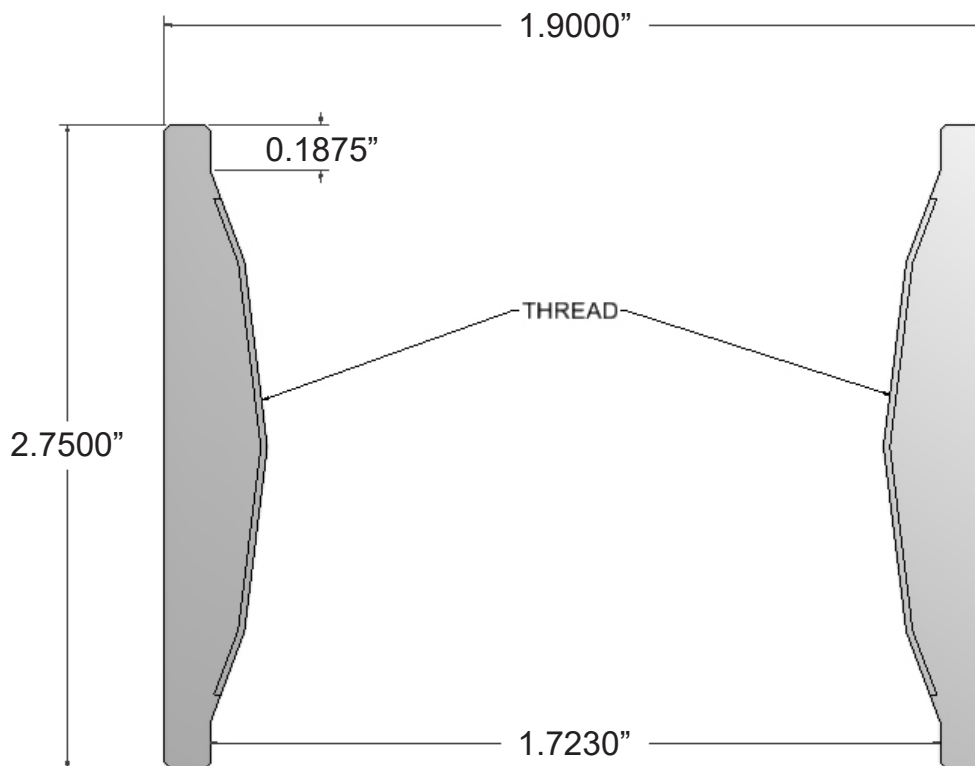

**M3427951D**

Description:

**COUPLING**

**1 1/4" REAMED & DRIFTED (R&D), 11.5 V. THREAD 1.900" O.D.  
GALVANIZED**

*Make a Difference.*