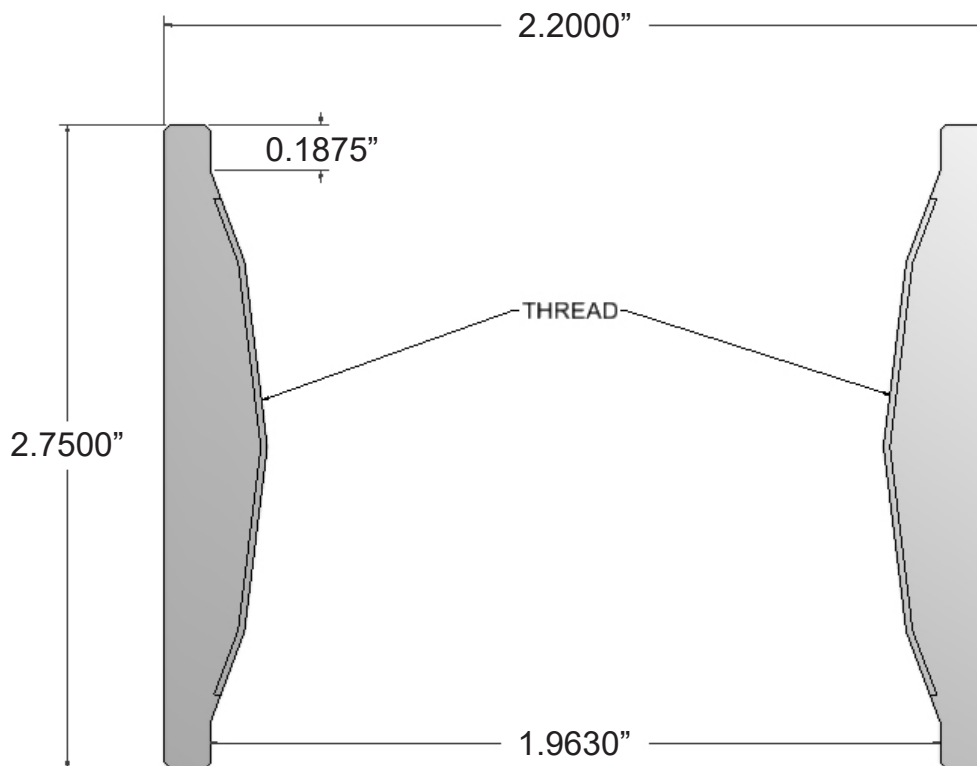

**M3427952D**

Description:

**COUPLING**

**1 1/2" REAMED & DRIFTED (R&D), 11.5 V. THREAD 2.200" O.D.**

**GALVANIZED**

*Make a Difference.*