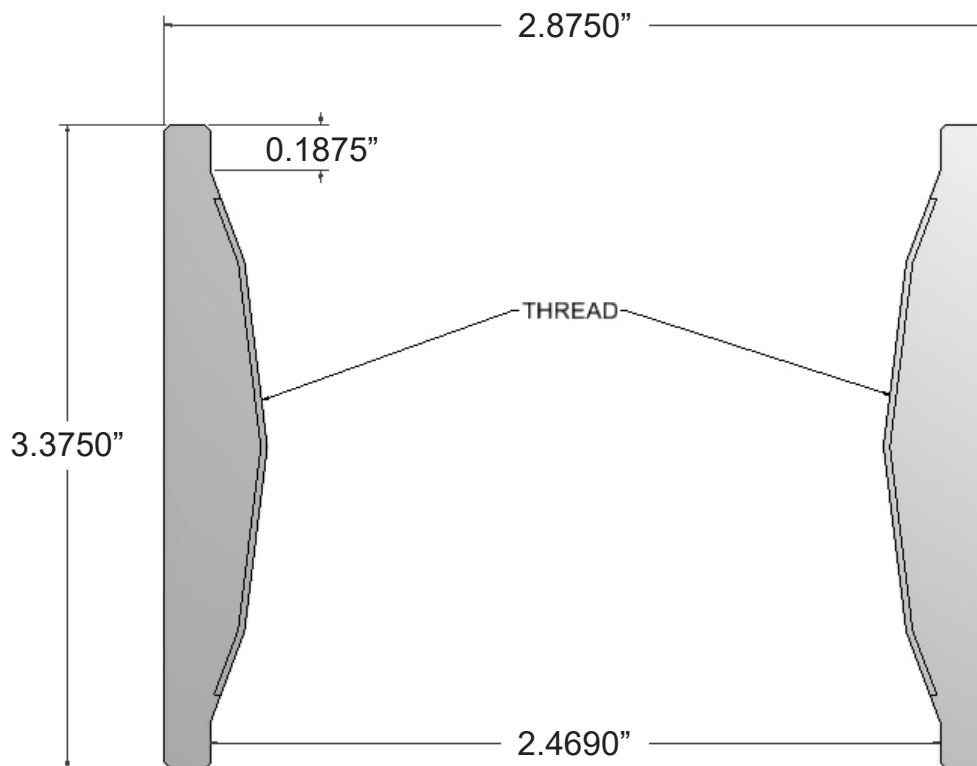

Part Number:

M3428048D

Description:

COUPLING

2" REAMED & DRIFTED (R&D), 11.5 V. THREAD 2.875" O.D.

BLACK

Make a Difference.