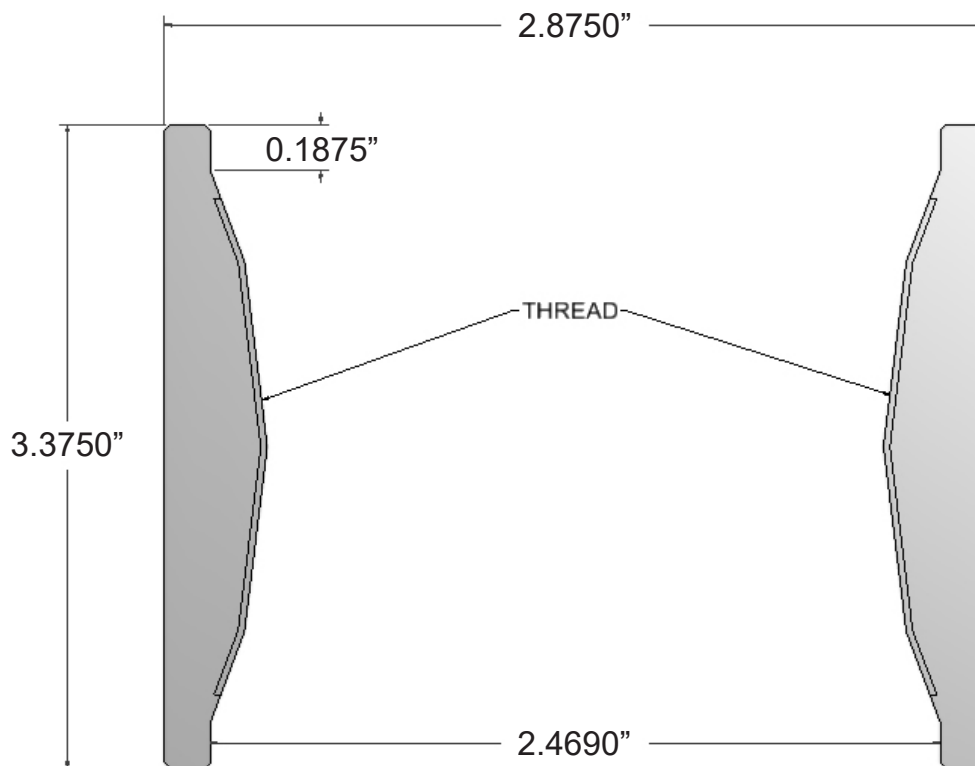

Part Number:

M3428049D

Description:

COUPLING

2" REAMED & DRIFTED (R&D), 11.5 V. THREAD 2.875" O.D.

GALVANIZED

Make a Difference.