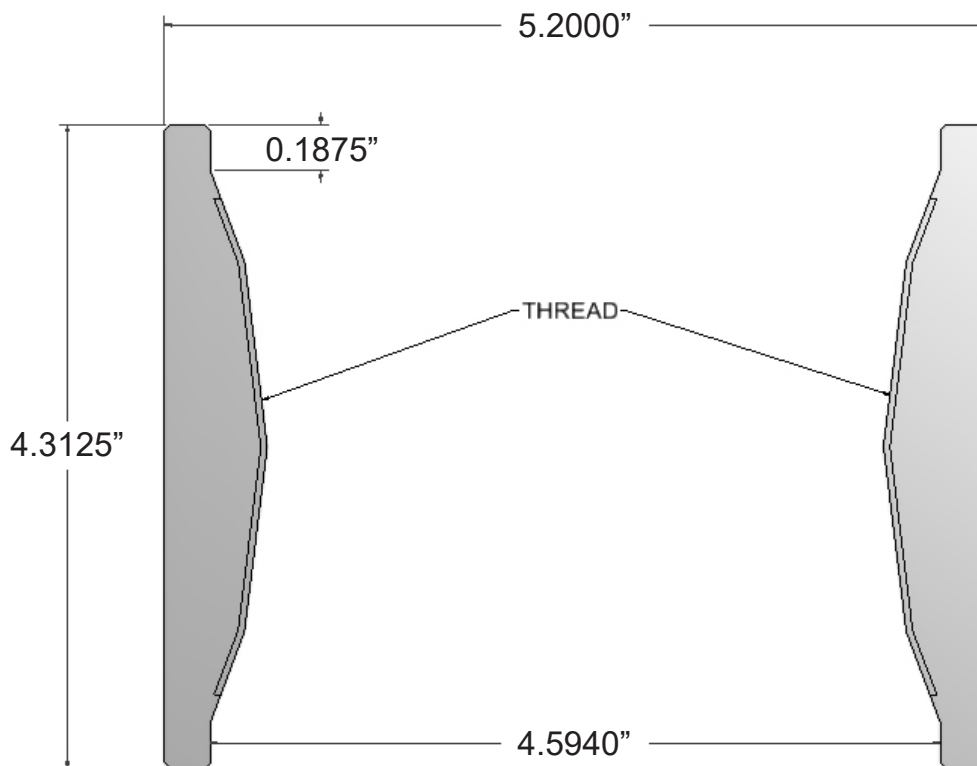

Part Number:

M3428055D

Description:

COUPLING

4" REAMED & DRIFTED (R&D), 8 V. THREAD 5.200" O.D.

BLACK

Make a Difference.