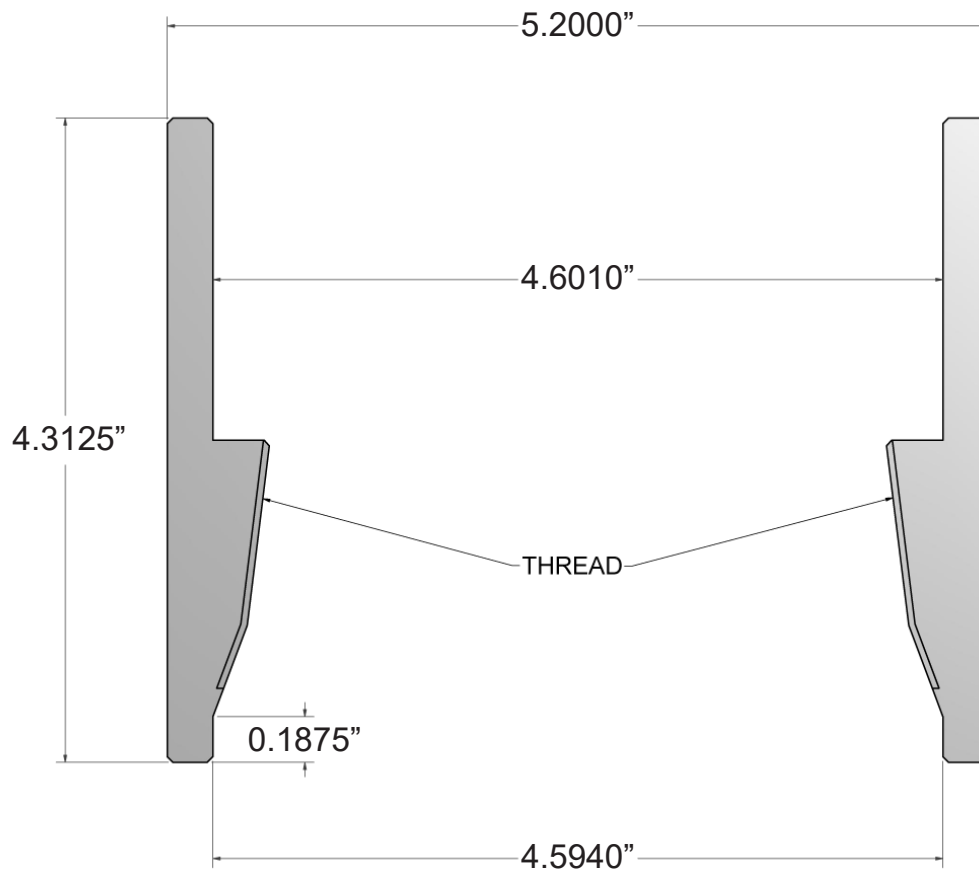

Part Number:

M3428060

Description:

ADAPTER COUPLING

4" WELD X 8 V. THREAD, 5.200" O.D.

Make a Difference.