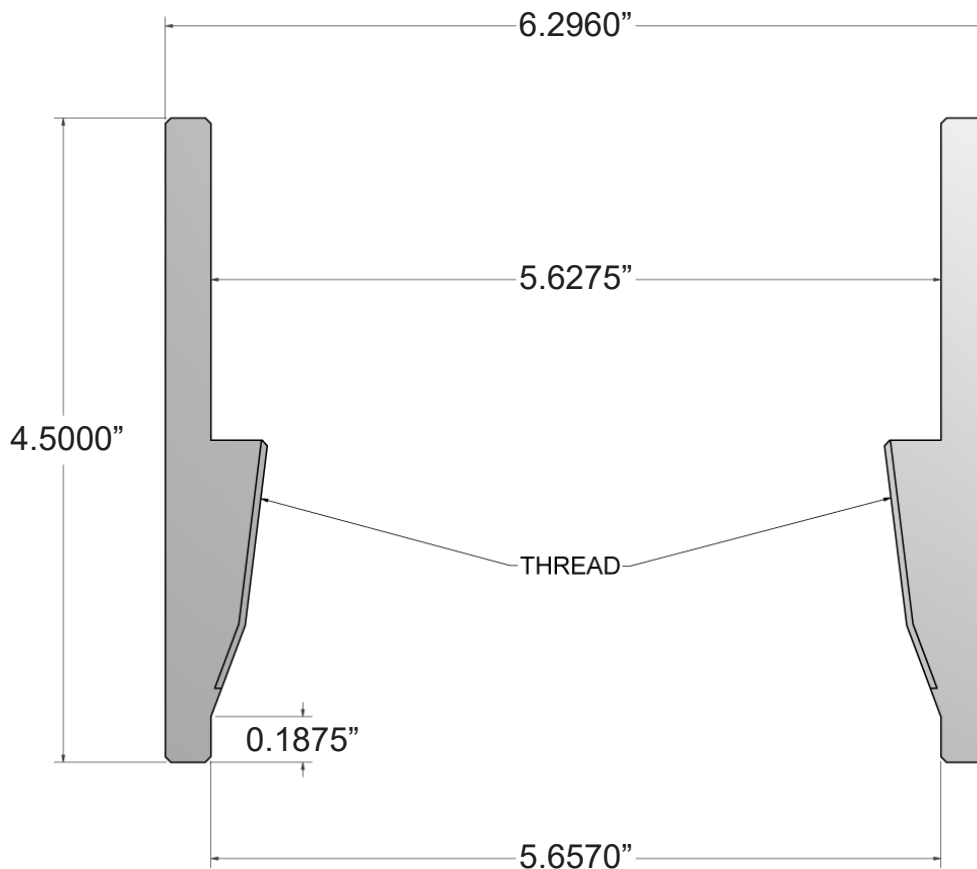

Part Number:

M3429505

Description:

ADAPTER COUPLING

5" WELD X 8 V. THREAD, 6.296" O.D.

Make a Difference.