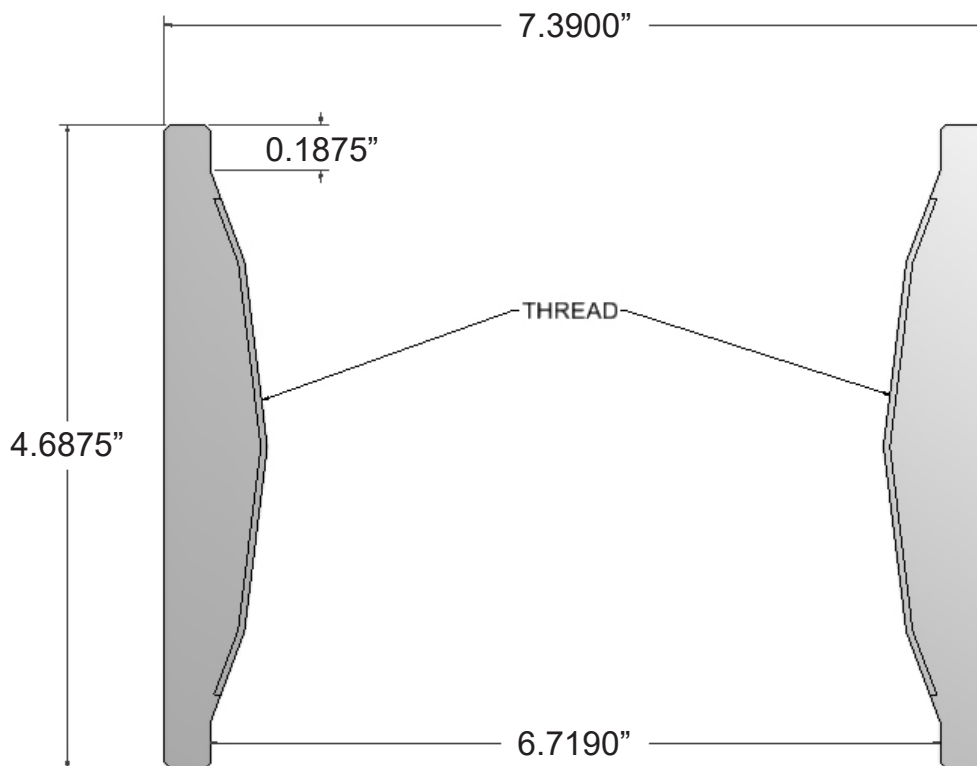

**M3429610D**

Description:

**COUPLING**

**6" REAMED & DRIFTED (R&D), 8 V. THREAD 7.390" O.D.**

**BLACK**

*Make a Difference.*