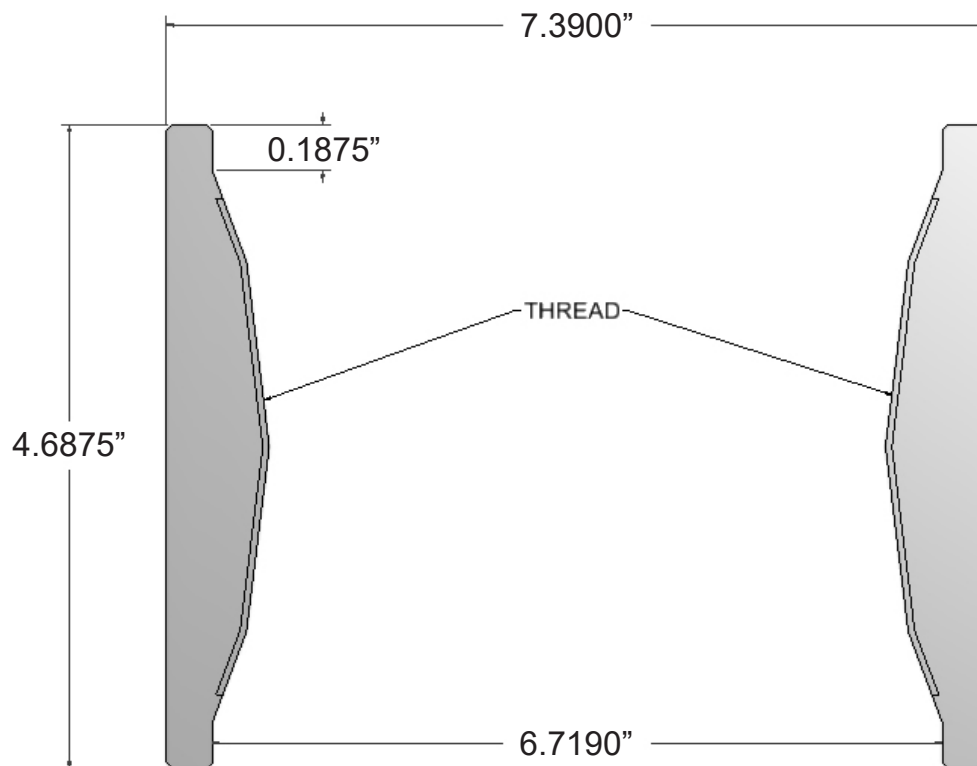

**M3429612D**

Description:

**COUPLING**

**6" REAMED & DRIFTED (R&D), 8 V. THREAD 7.390" O.D.**

**GALVANIZED**

*Make a Difference.*