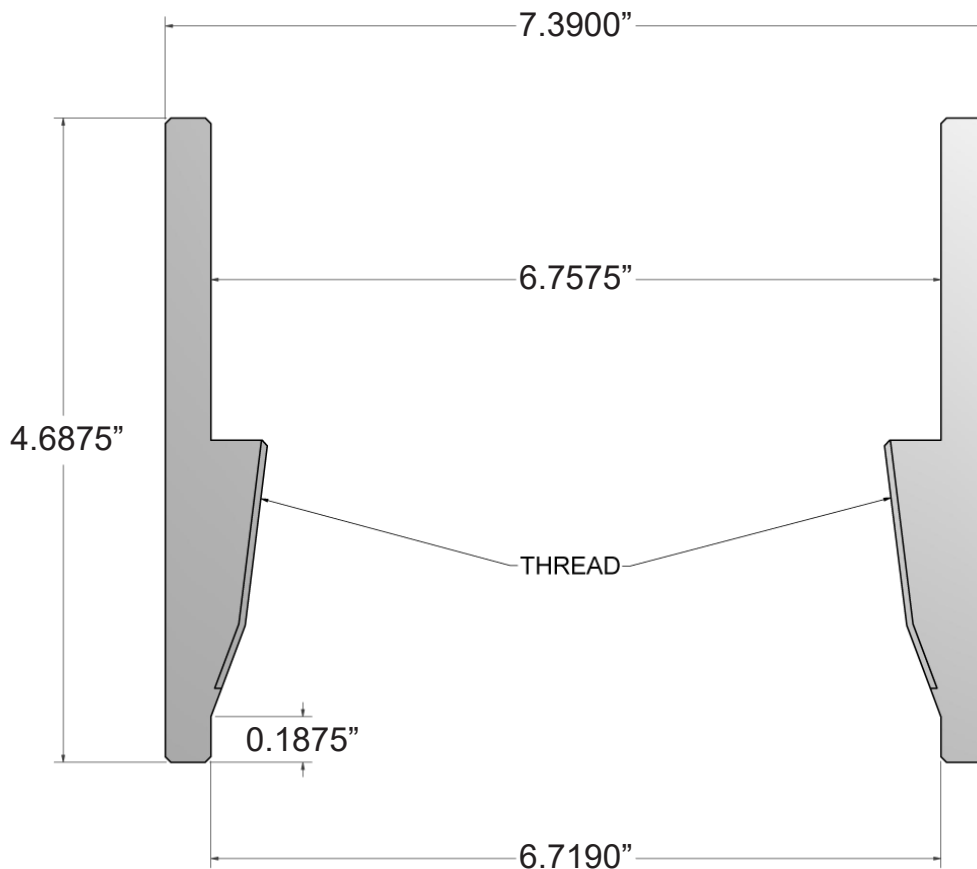

**M3429620**

Description:

**ADAPTER COUPLING**

**6" WELD X 8 V. THREAD, 7.390" O.D.**

*Make a Difference.*