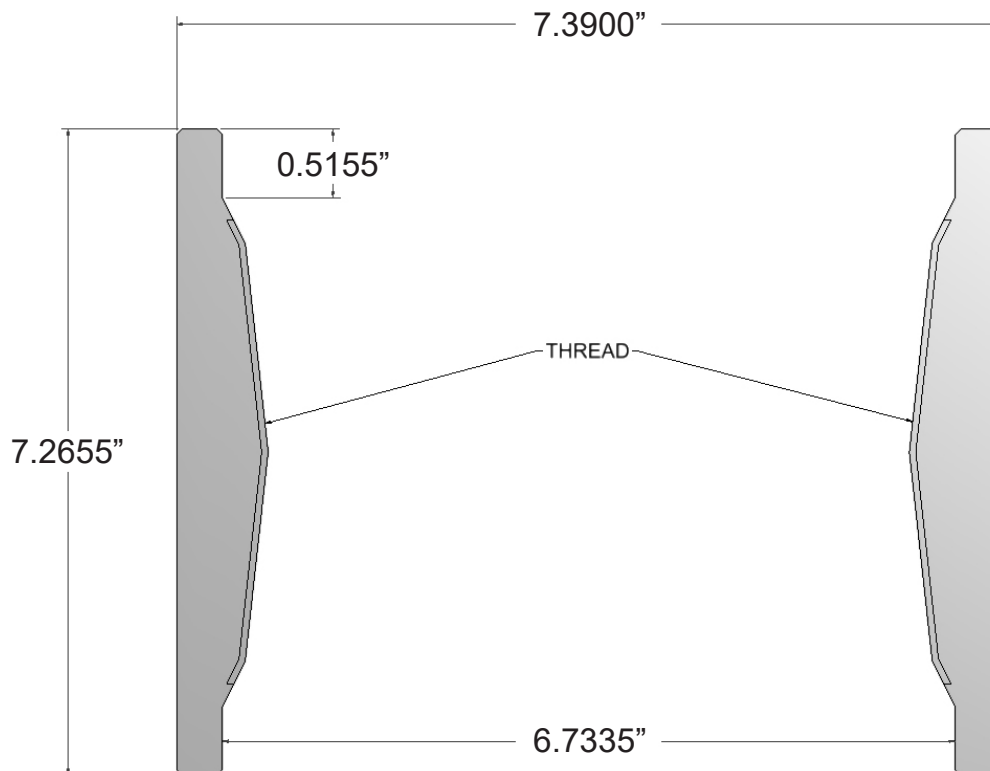

**M3429800D**

Description:

**COUPLING**

**6 5/8" API, 8 RD. THREAD SHORT 7.390" O.D.**

**K-55 GRADE, ERCB DIRECTIVE 10**

*Make a Difference.*