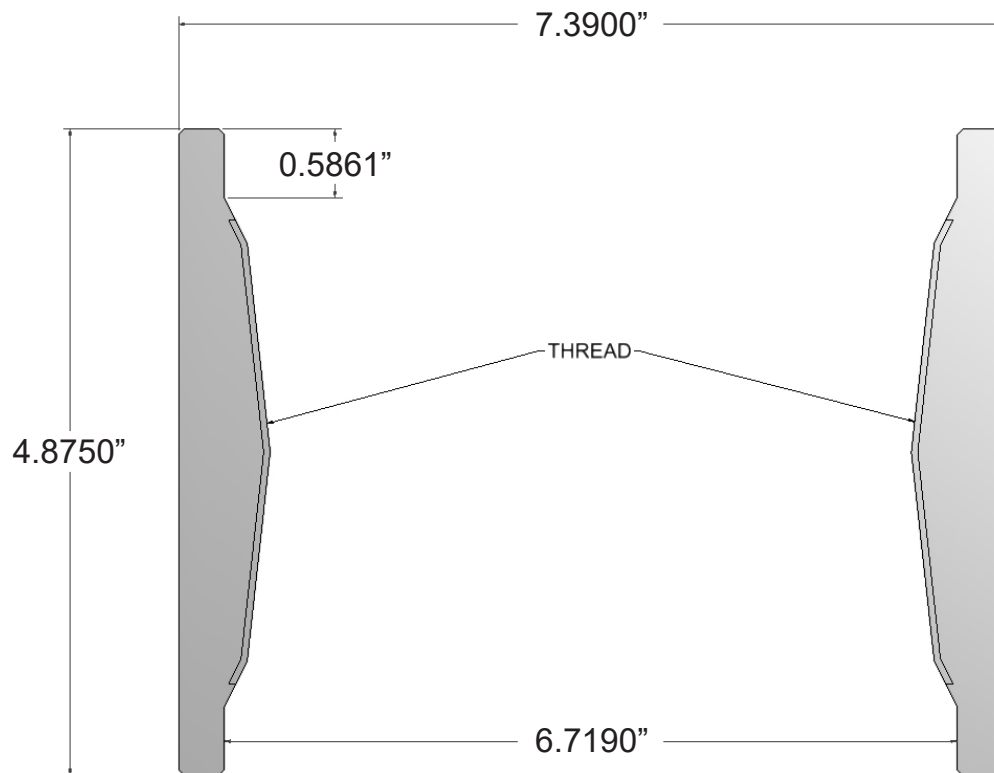

Part Number:

M3429950

Description:

COUPLING

6" LINE PIPE, 8 V. THREAD 7.390" O.D.

BLACK

Make a Difference.