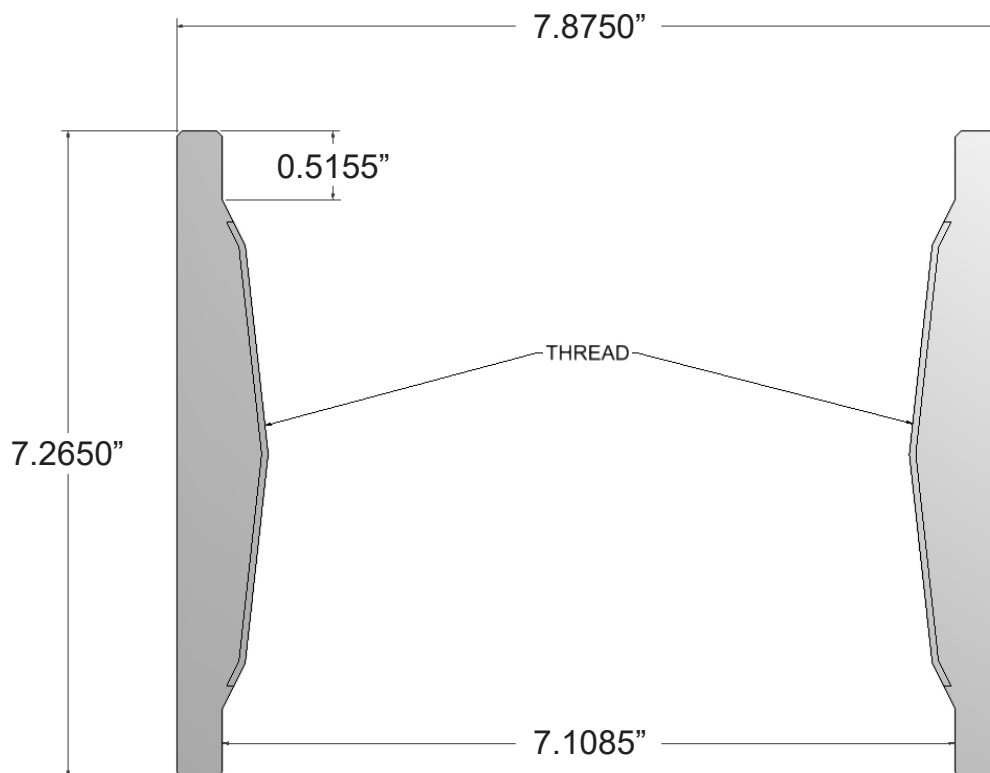

**M3430310D**

Description:

**COUPLING**

**7" API, 8 RD. THREAD SHORT 7.875" O.D.**

**K-55 GRADE, ERCB DIRECTIVE 10**

*Make a Difference.*