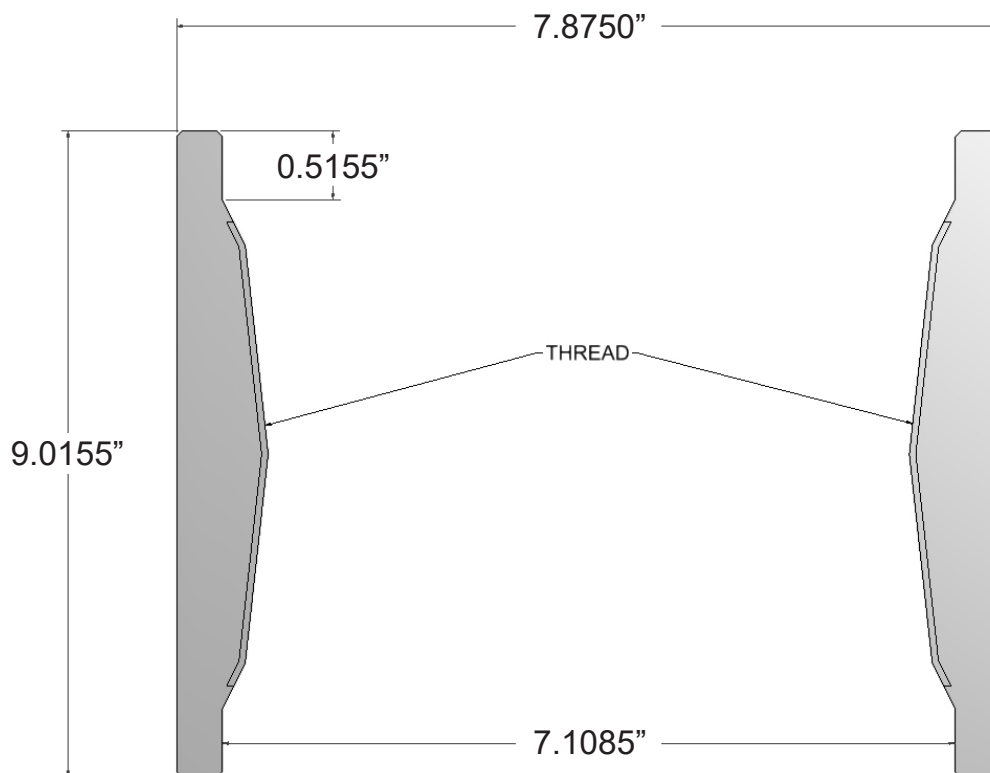

**M3430410D**

Description:

**COUPLING**

**7" API, 8 RD. THREAD LONG 7.875" O.D.**

**K-55 GRADE, ERCB DIRECTIVE 10**

*Make a Difference.*