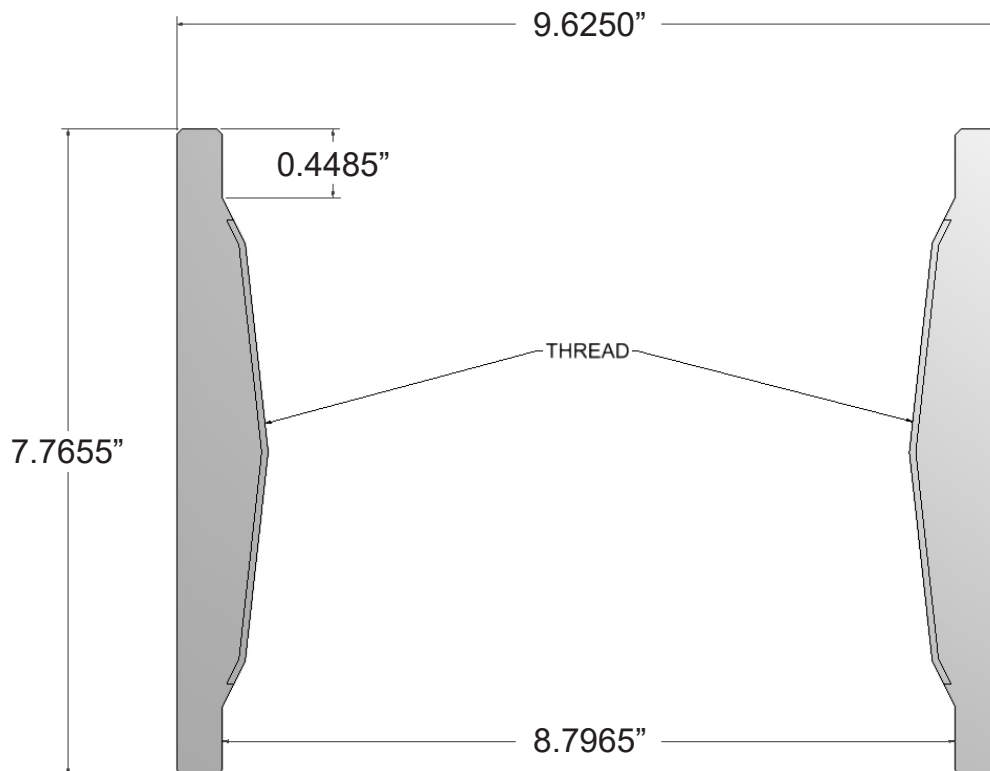

Part Number:

M3432050D

Description:

COUPLING

8 5/8" API, 8 RD. THREAD SHORT 9.625" O.D.

K-55 GRADE, ERCB DIRECTIVE 10

Make a Difference.