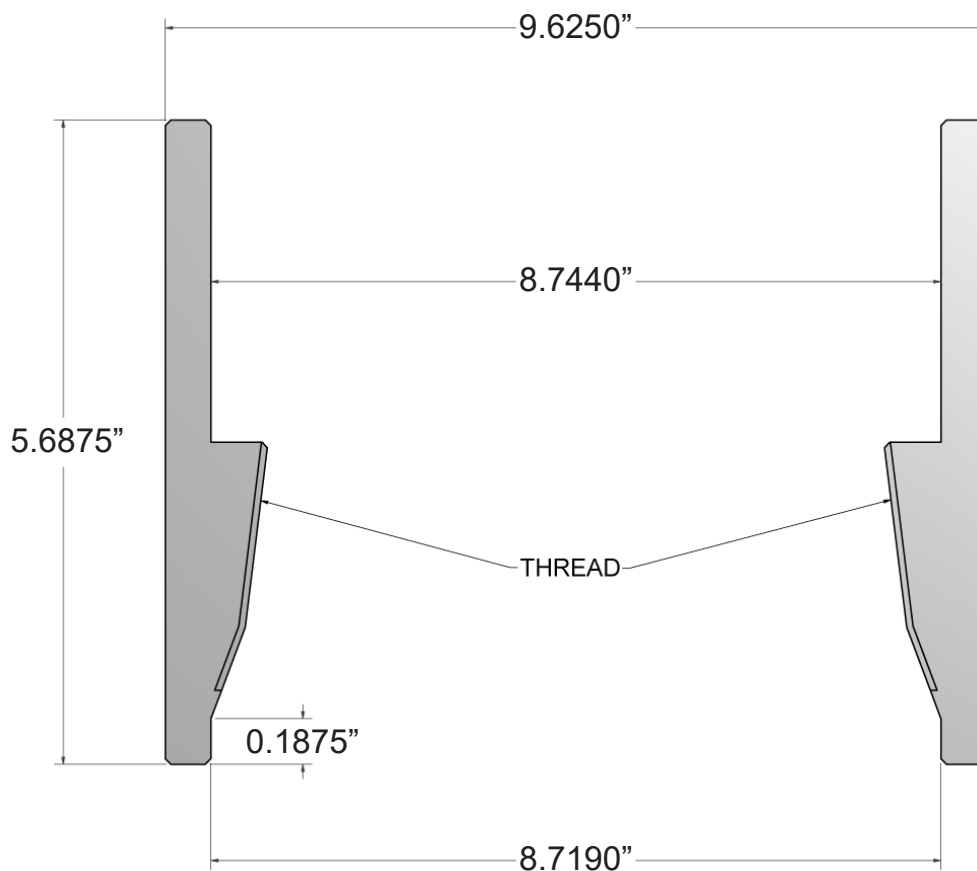

**M3432302**

Description:

**ADAPTER COUPLING**

**8" WELD X 8 V. THREAD, 9.625" O.D.**

*Make a Difference.*