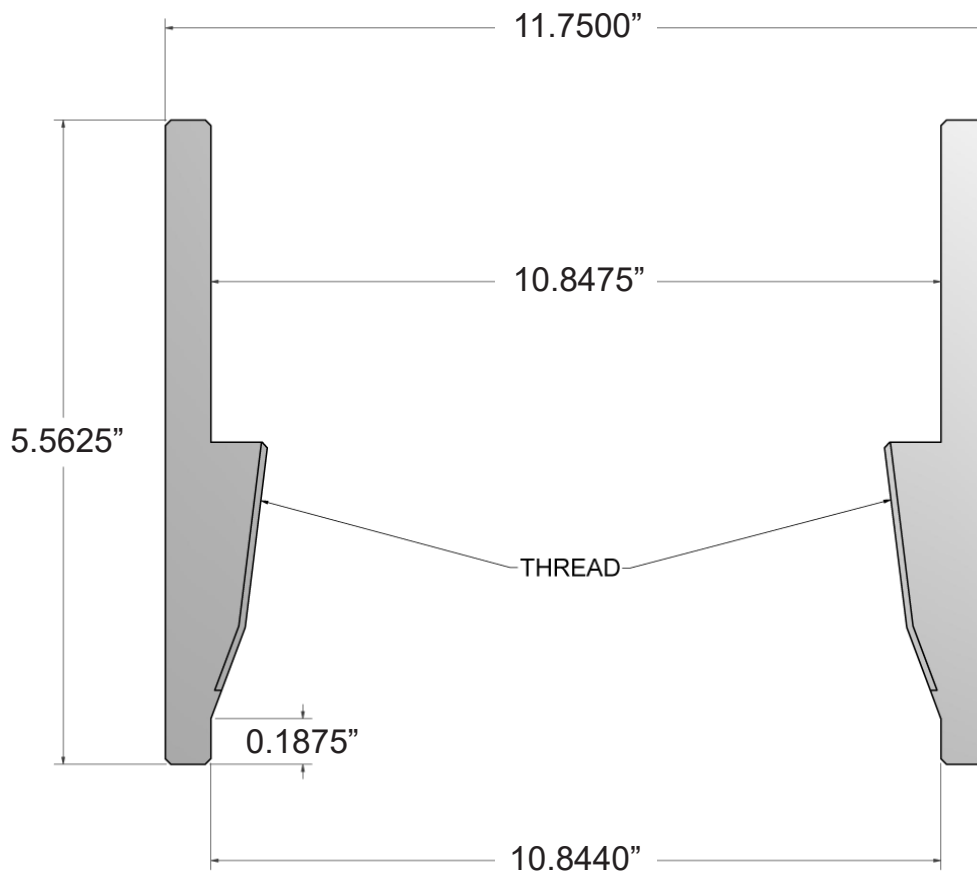

Part Number:

M3432303

Description:

ADAPTER COUPLING

10" WELD X 8 V. THREAD, 11.750" O.D.

Make a Difference.