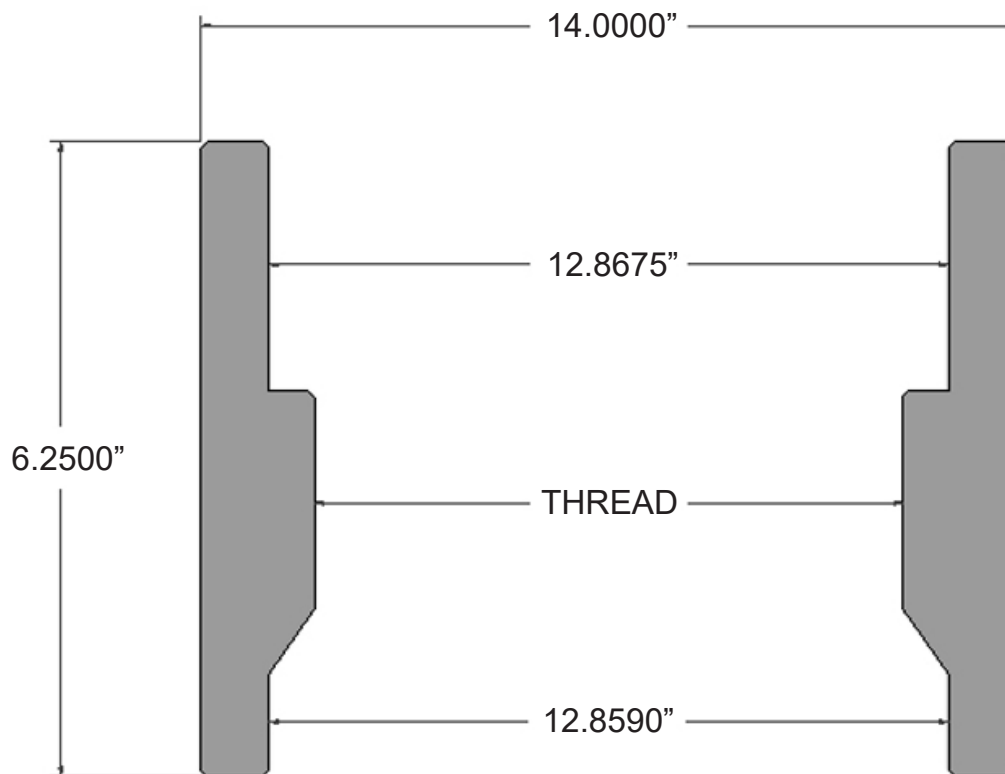

**M3432304**

Description:

**ADAPTER COUPLING**

**12" WELD X 8 V. THREAD, 14.000" O.D.**

*Make a Difference.*