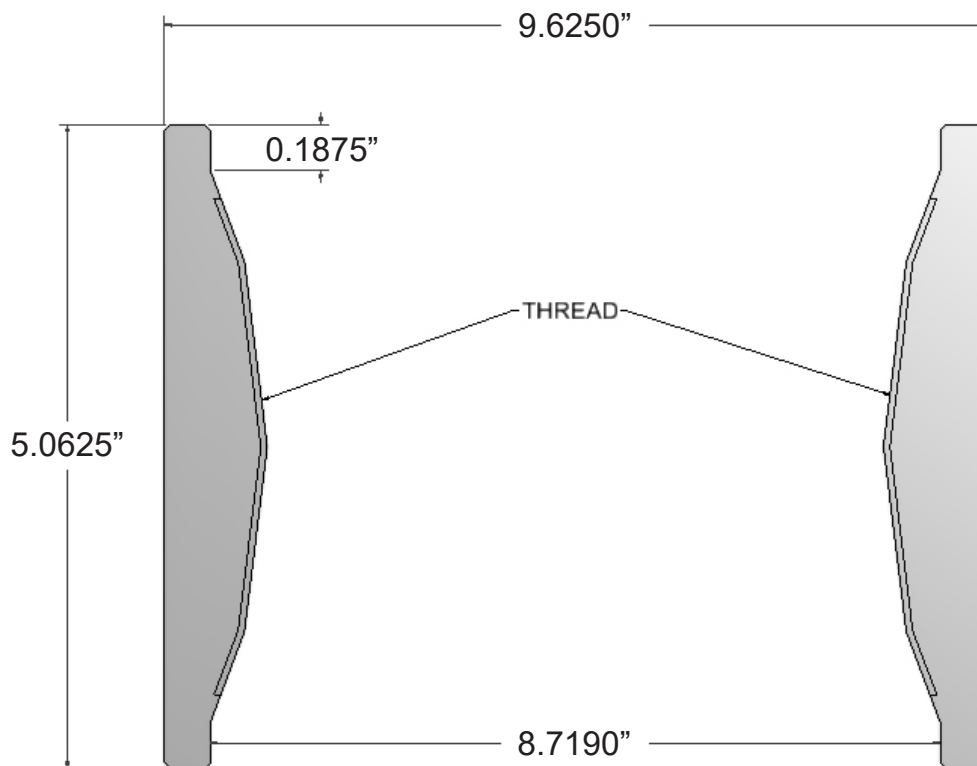

Part Number:

M3432351D

Description:

COUPLING

8" REAMED & DRIFTED (R&D), 8 V. THREAD 9.625" O.D.

BLACK

Make a Difference.