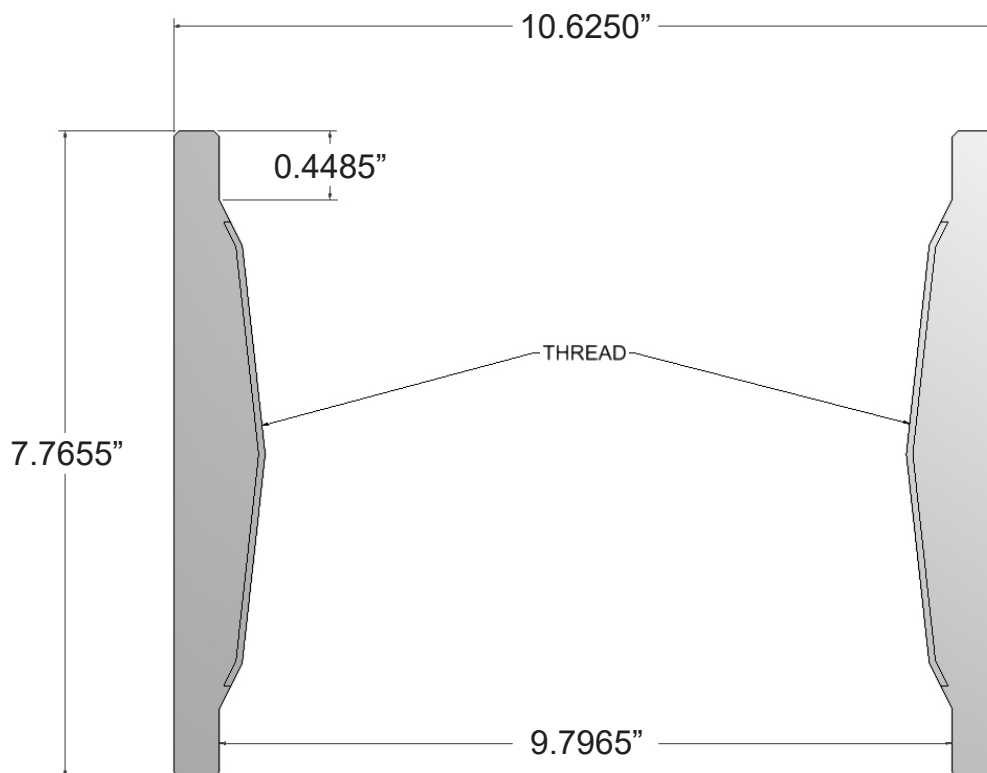

**M3432500D**

Description:

**COUPLING**

**9 5/8" API, 8 RD. THREAD SHORT 10.625" O.D.**

**K-55 GRADE, ERCB DIRECTIVE 10**

*Make a Difference.*