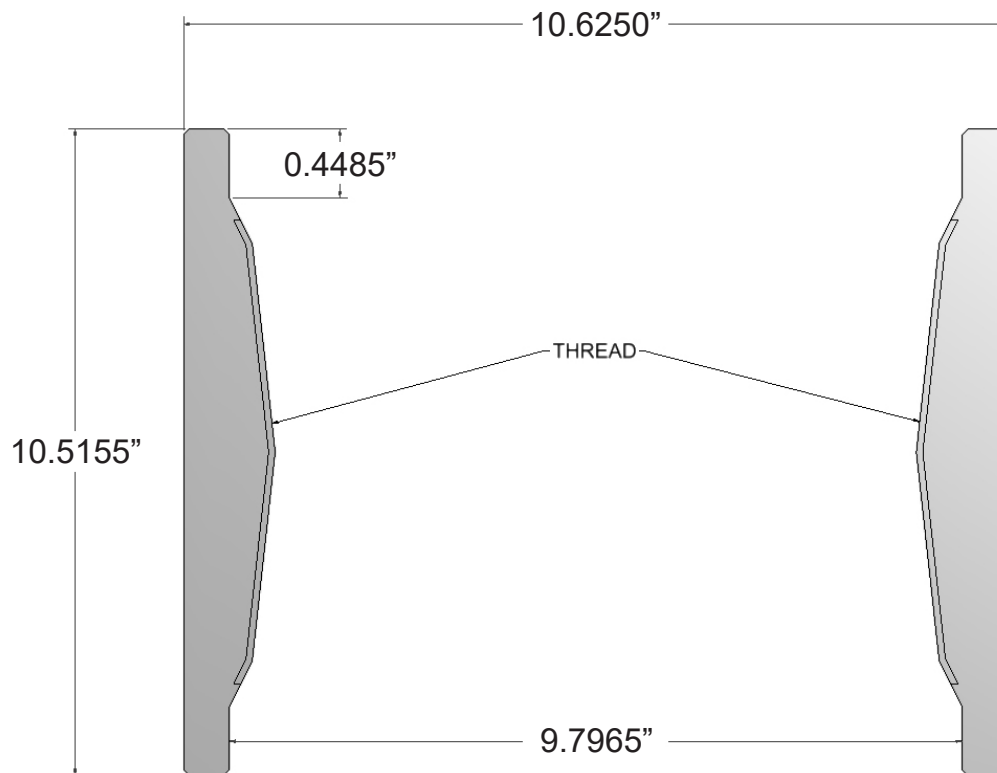

**M3432600D**

Description:

**COUPLING**

**9 5/8" API, 8 RD. THREAD LONG 10.625" O.D.**

**K-55 GRADE, ERCB DIRECTIVE 10**

*Make a Difference.*