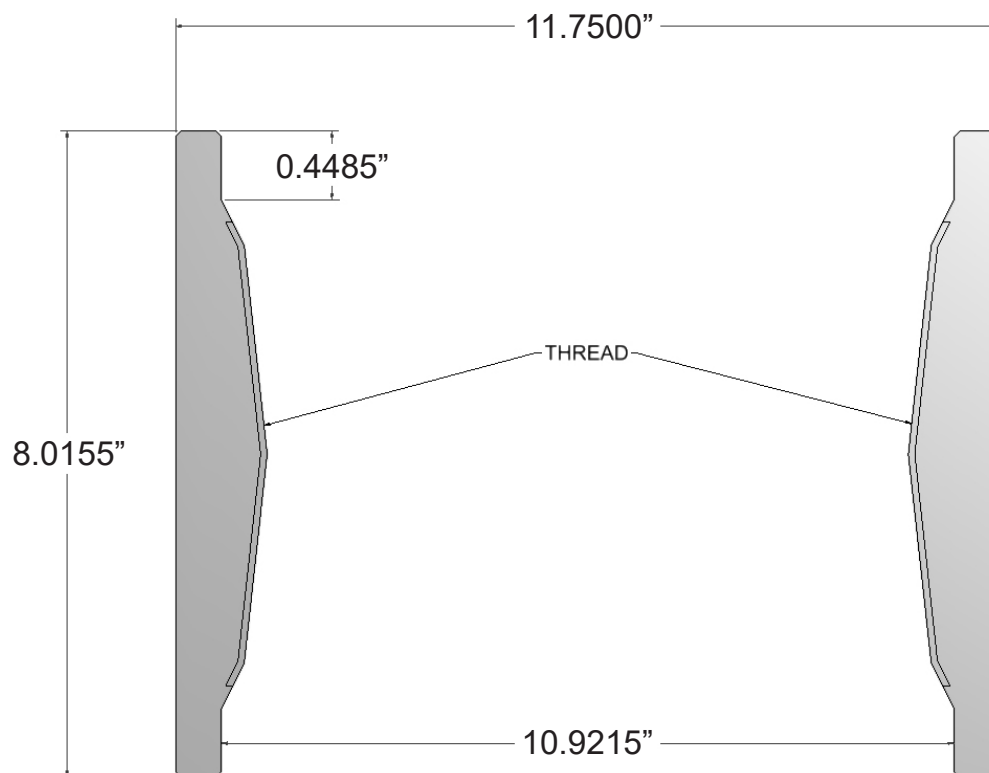

Part Number:

M3436100D

Description:

COUPLING

10 3/4" API, 8 RD. THREAD SHORT 11.750" O.D.

K-55 GRADE, ERCB DIRECTIVE 10

Make a Difference.