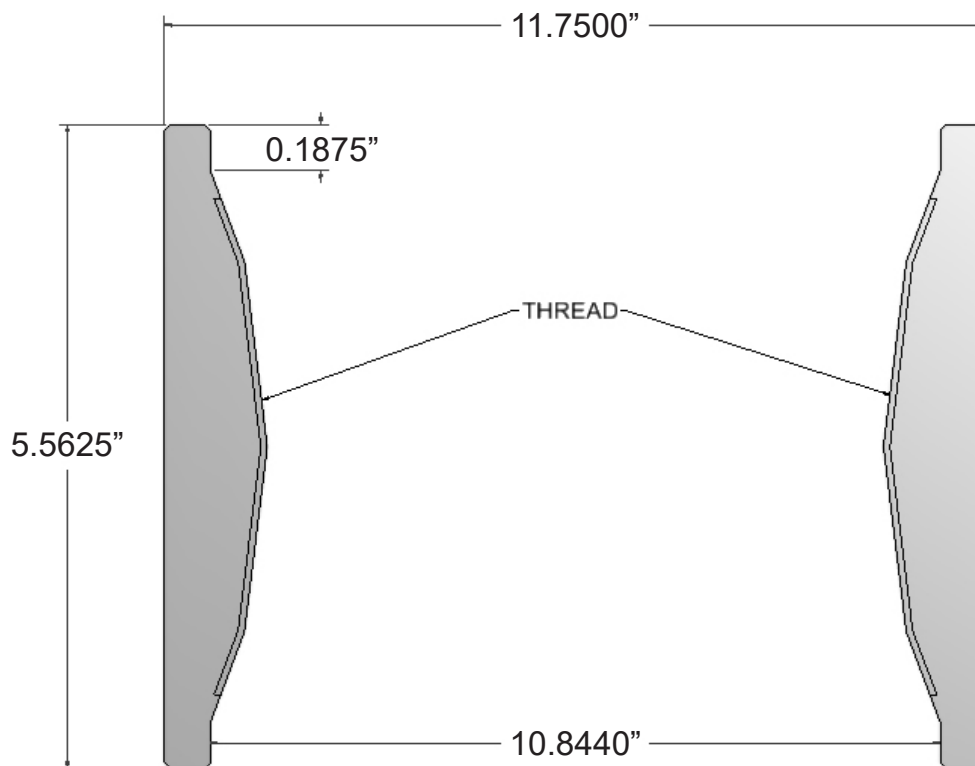

**M3436380D**

Description:

**COUPLING**

**10" REAMED & DRIFTED (R&D), 8 V. THREAD 11.750" O.D.**

**BLACK**

*Make a Difference.*