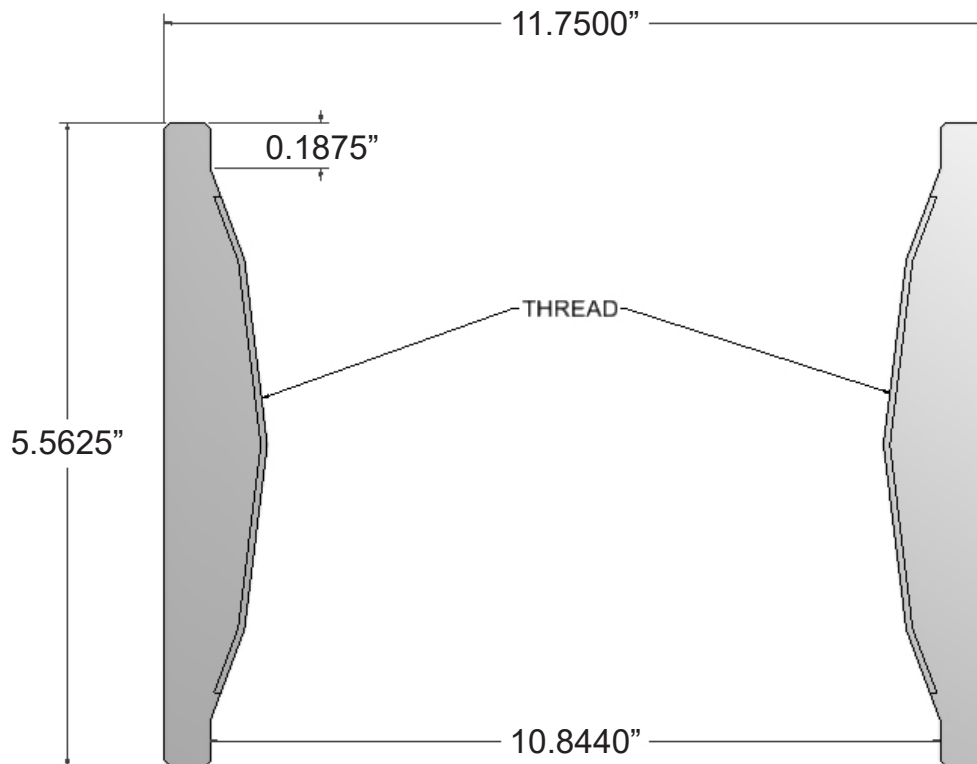

Part Number:

M3436382D

Description:

COUPLING

10" REAMED & DRIFTED (R&D), 8 V. THREAD 11.750" O.D.

GALVANIZED

Make a Difference.