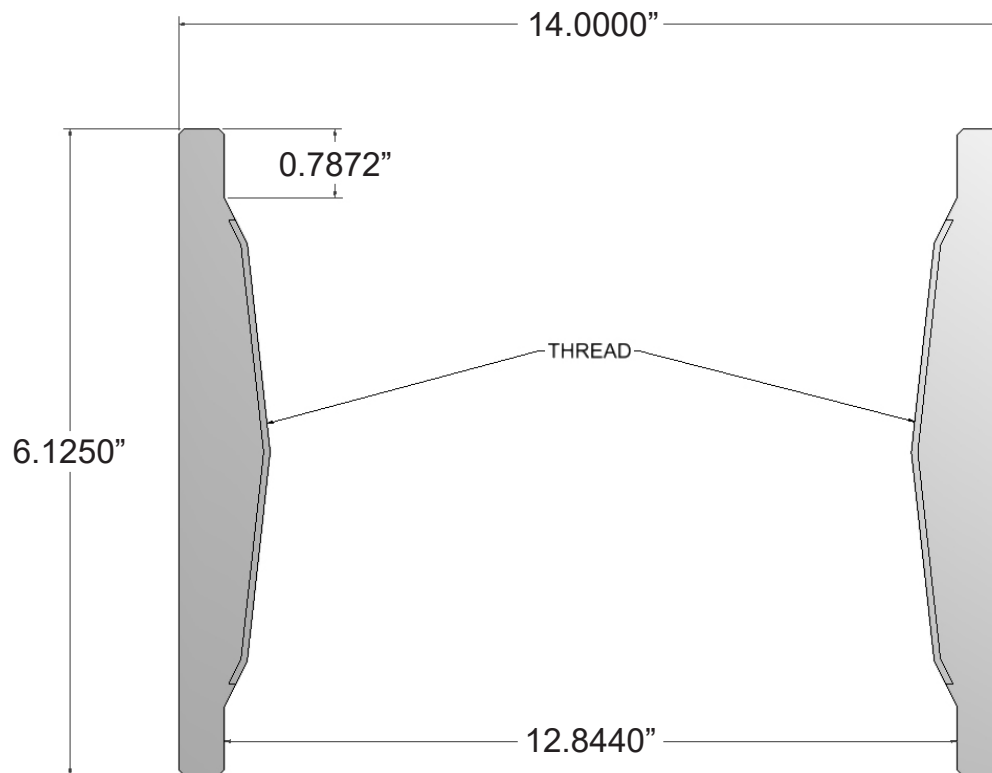

Part Number:

M3436500

Description:

COUPLING

12" LINE PIPE, 8 V. THREAD 14.000" O.D.

BLACK

Make a Difference.