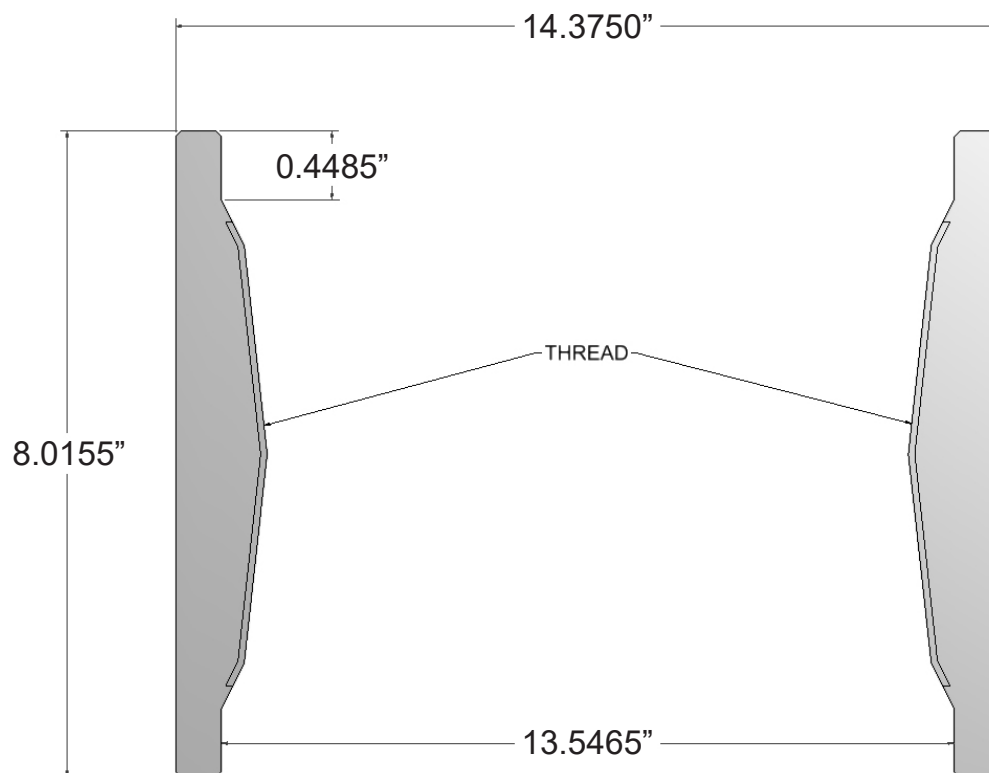

Part Number:

M3436600D

Description:

COUPLING

13 3/8" API, 8 RD. THREAD SHORT 14.375" O.D.

K-55 GRADE, ERCB DIRECTIVE 10

Make a Difference.