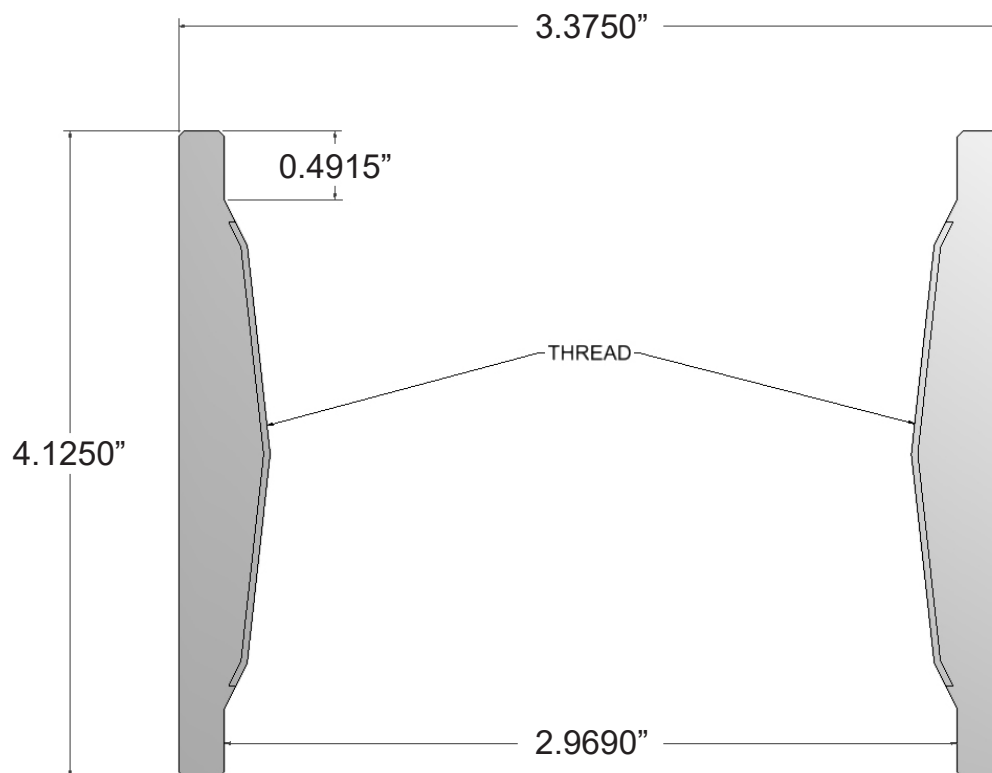

Part Number:

M3445008

Description:

COUPLING

2 1/2" LINE PIPE, 8 V. THREAD 3.375" O.D.

BLACK

Make a Difference.