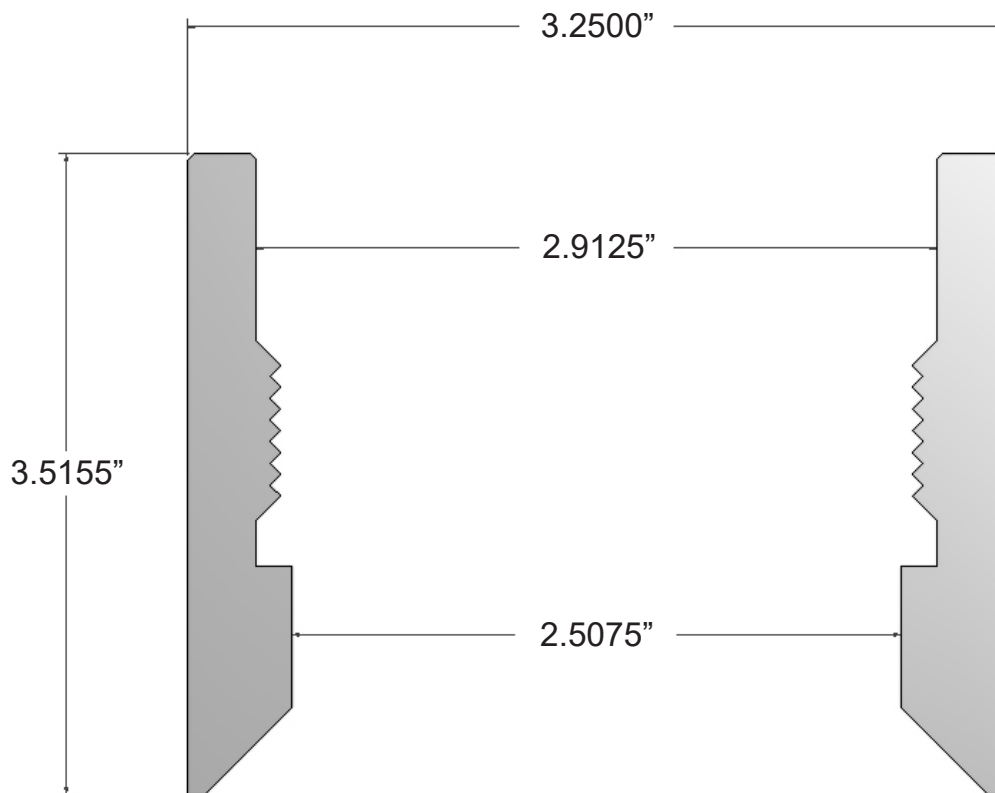

Part Number:

M5001400TUFF

Description:

TUFF DRIVE SHOE

2 7/8" X 2 1/2" CABLE TOOL END

8 V. THREAD 3.250" O.D.

Make a Difference.

1494 Bell Mill Road, P.O. Box 456, Tillsonburg, Ontario, Canada, N4G 4J1

P.O. Box 2663, Buffalo, New York, U.S.A., 14240-2663

Phone: 519.688.0500 • Fax: 519.688.0563

Toll Free: 1-800-387-9355 • www.wellmaster.ca