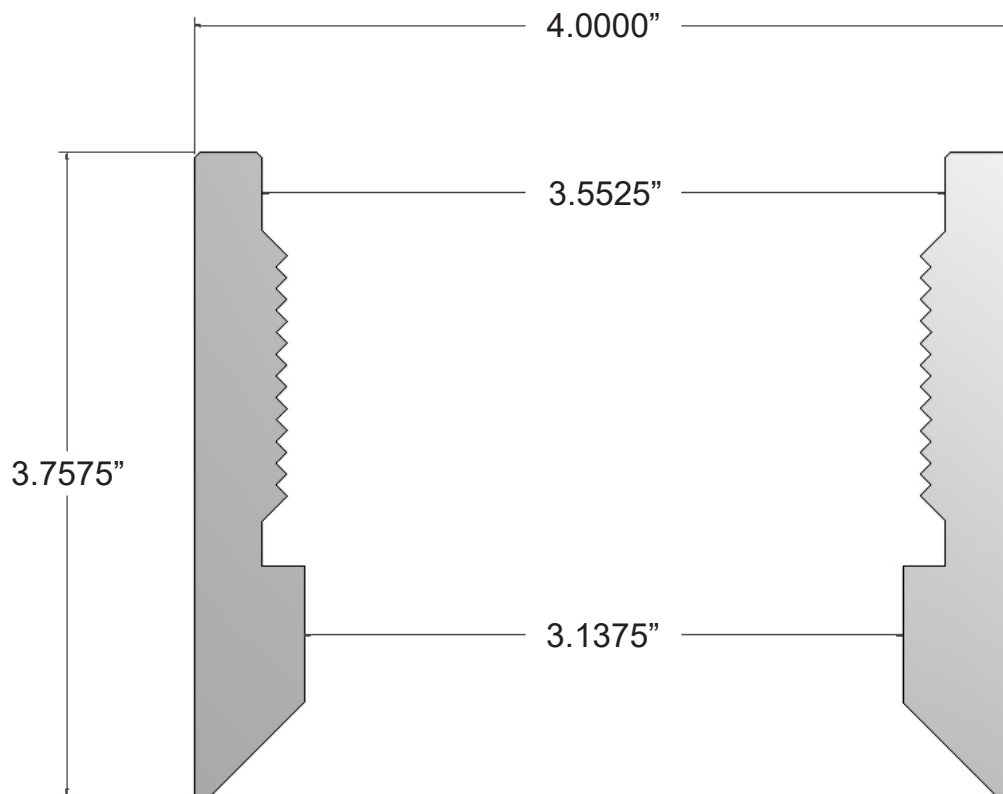

Part Number:

M5001500TUFF

Description:

TUFF DRIVE SHOE

3" X 3" CABLE TOOL END, 8 V. THREAD

4.000" O.D.

Make a Difference.

1494 Bell Mill Road, P.O. Box 456, Tillsonburg, Ontario, Canada, N4G 4J1