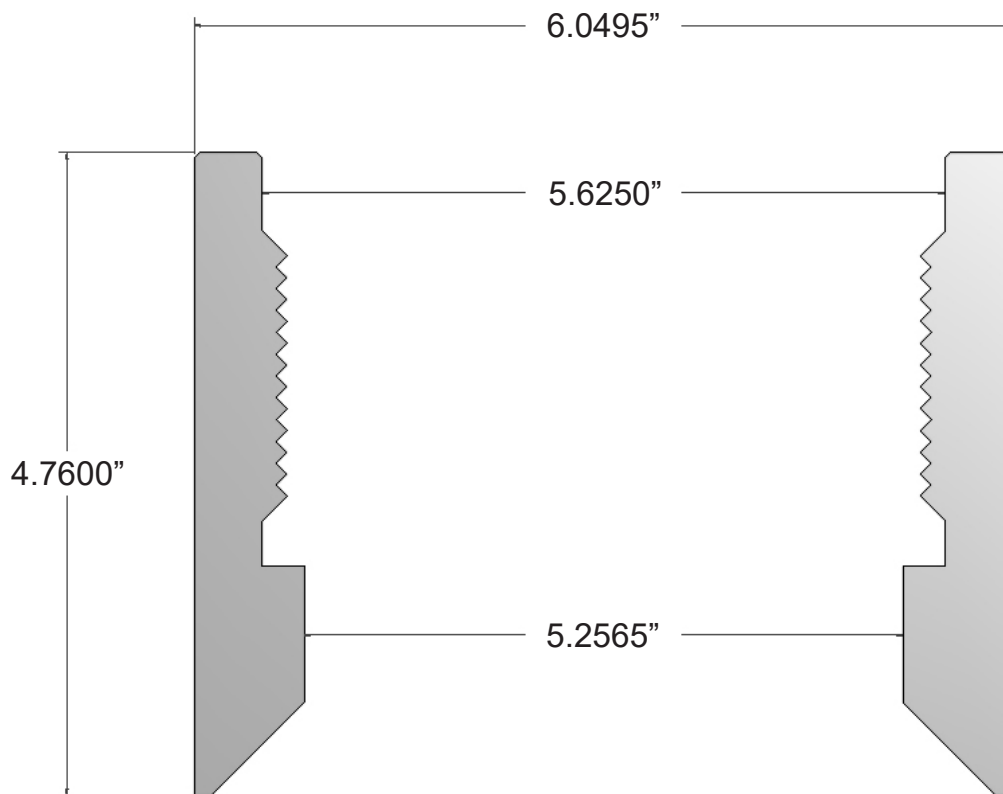

Part Number:

M5009142TUFF

Description:

TUFF DRIVE SHOE

5 9/16" X 5 1/4" CABLE TOOL END

8 V. THREAD, 6.050" O.D.

Make a Difference.

1494 Bell Mill Road, P.O. Box 456, Tillsonburg, Ontario, Canada, N4G 4J1