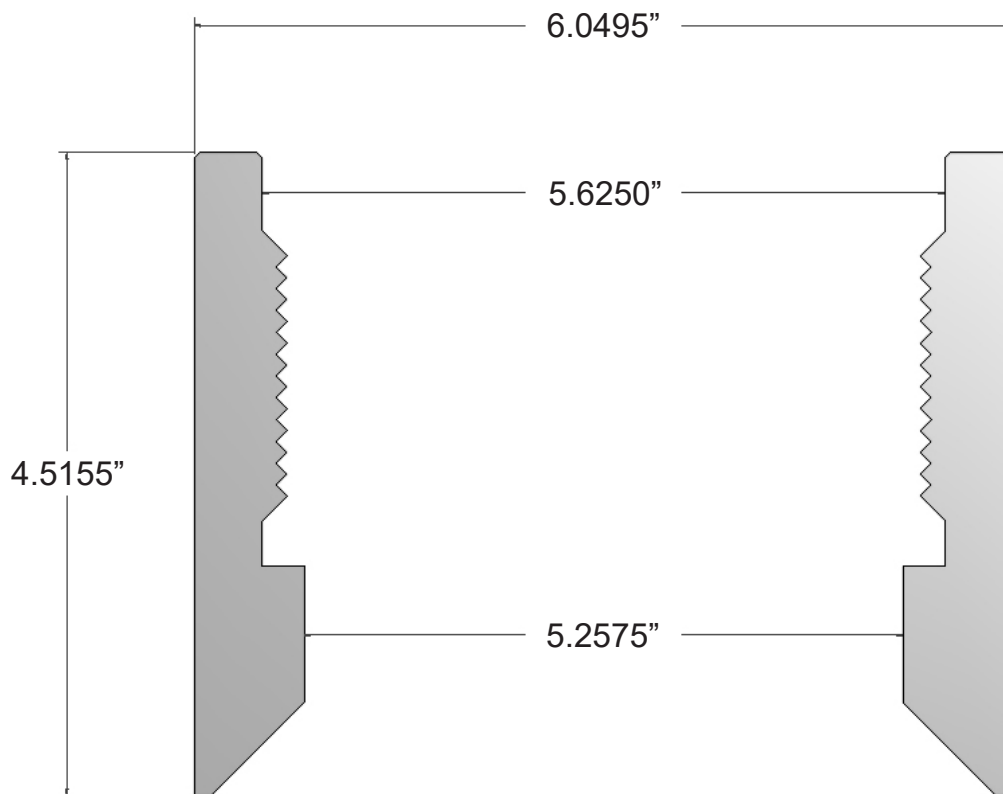

Part Number:

M5009143TUFF

Description:

TUFF DRIVE SHOE

5 9/16" X 5 1/4" CABLE TOOL END

8 RD. THREAD" 6.050" O.D.

Make a Difference.

1494 Bell Mill Road, P.O. Box 456, Tillsonburg, Ontario, Canada, N4G 4J1