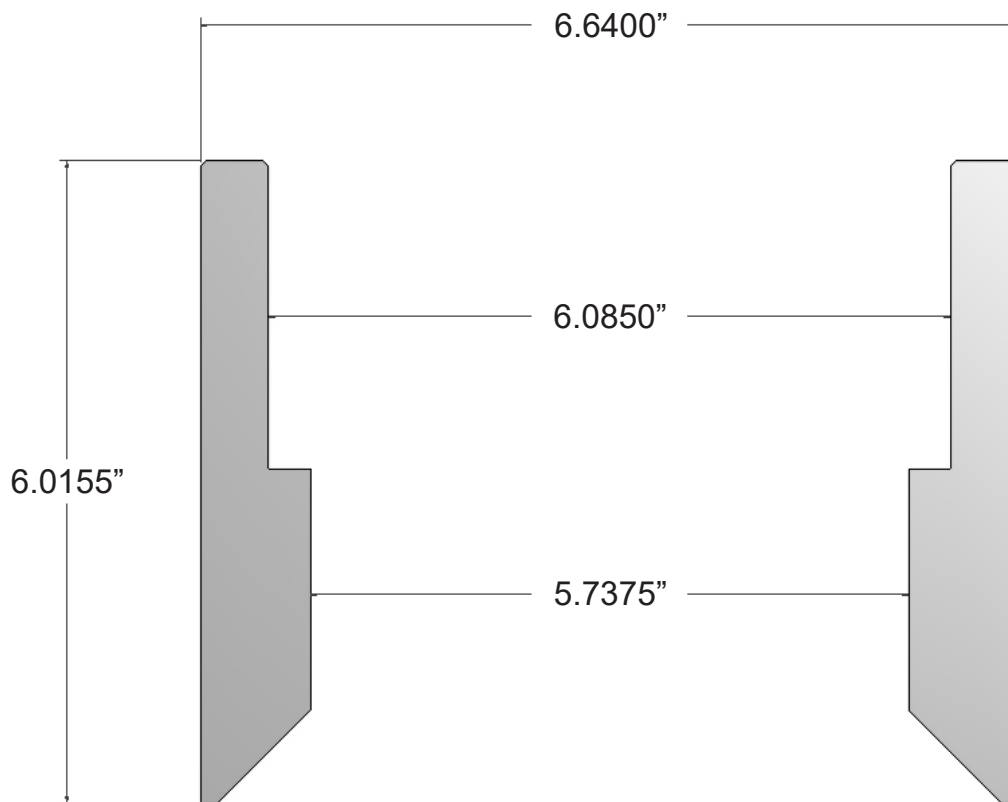

Part Number:

M5009169TUFF

Description:

TUFF DRIVE SHOE

6" X 5 5/8" CABLE TOOL END

WELD ON LONG, 6.640" O.D.

Make a Difference.

1494 Bell Mill Road, P.O. Box 456, Tillsonburg, Ontario, Canada, N4G 4J1

P.O. Box 2663, Buffalo, New York, U.S.A., 14240-2663

Phone: 519.688.0500 • Fax: 519.688.0563

Toll Free: 1-800-387-9355 • www.wellmaster.ca