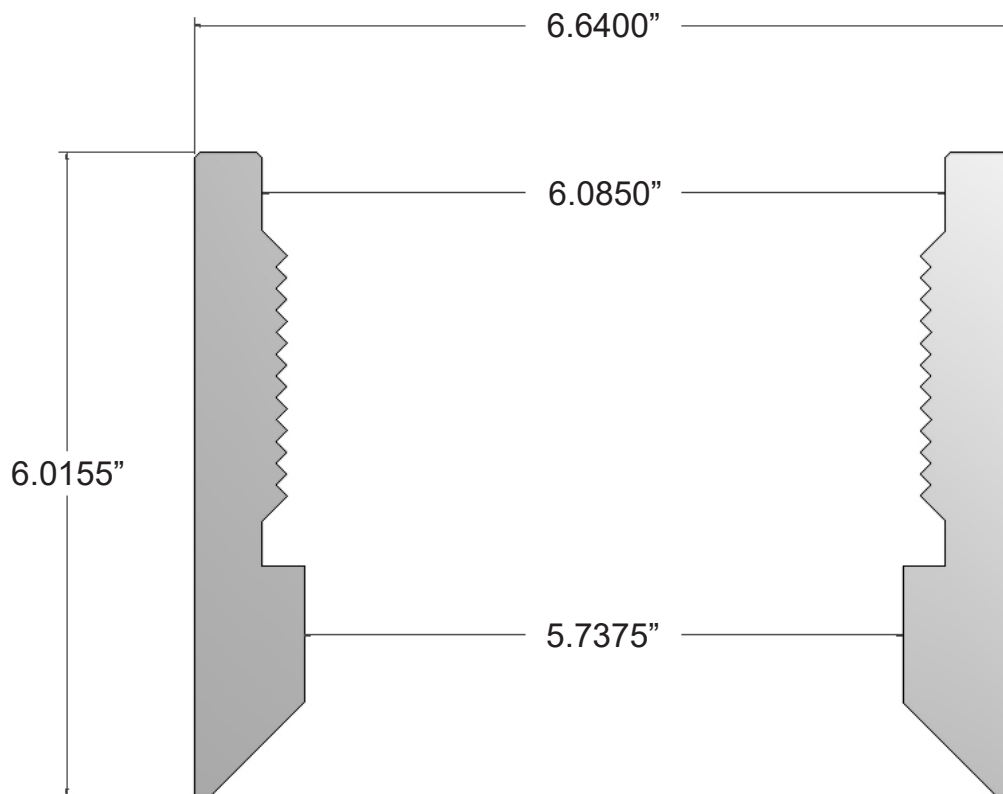

Part Number:

M5009171TUFF

Description:

TUFF DRIVE SHOE

6" X 5 5/8" CABLE TOOL END

14 V. THREAD, 6.625" O.D.

Make a Difference.

1494 Bell Mill Road, P.O. Box 456, Tillsonburg, Ontario, Canada, N4G 4J1