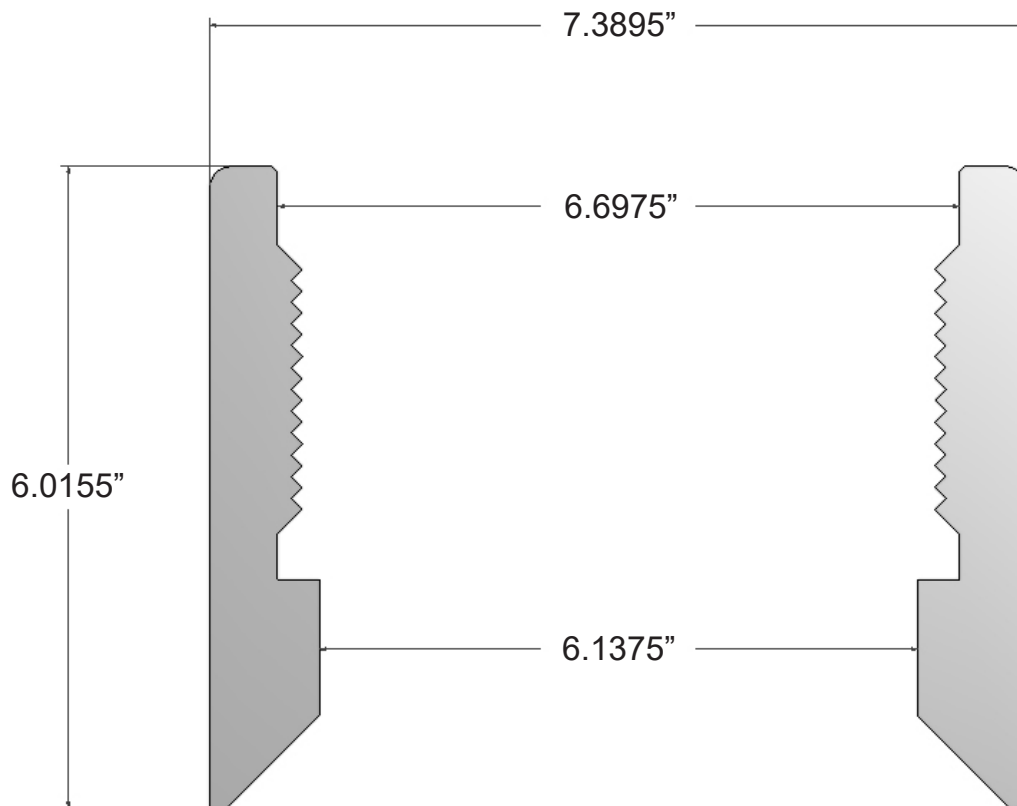

Part Number:

M5009592TUFF

Description:

TUFF DRIVE SHOE

6 5/8" X 6" CABLE TOOL END

8 V. THREAD, 7.390" O.D.

Make a Difference.

1494 Bell Mill Road, P.O. Box 456, Tillsonburg, Ontario, Canada, N4G 4J1