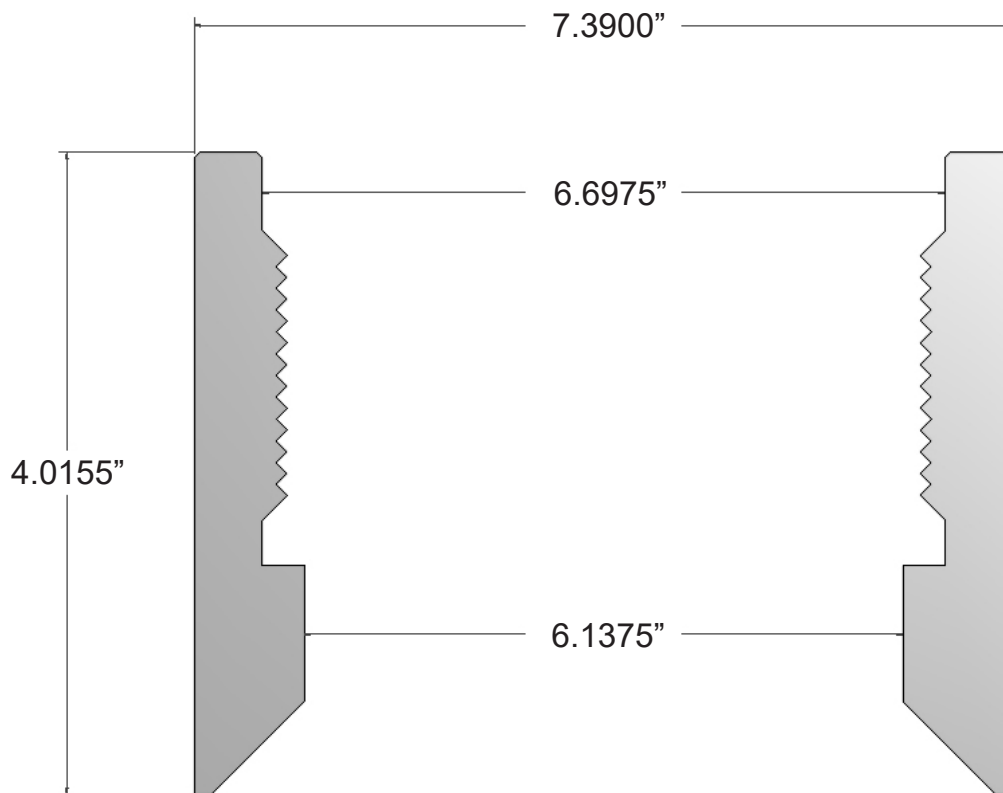

Part Number:

M5009655TUFF

Description:

TUFF DRIVE SHOE

6 5/8" X 6" CABLE TOOL END

8 V. THREAD, 7.390" O.D.

Make a Difference.

1494 Bell Mill Road, P.O. Box 456, Tillsonburg, Ontario, Canada, N4G 4J1