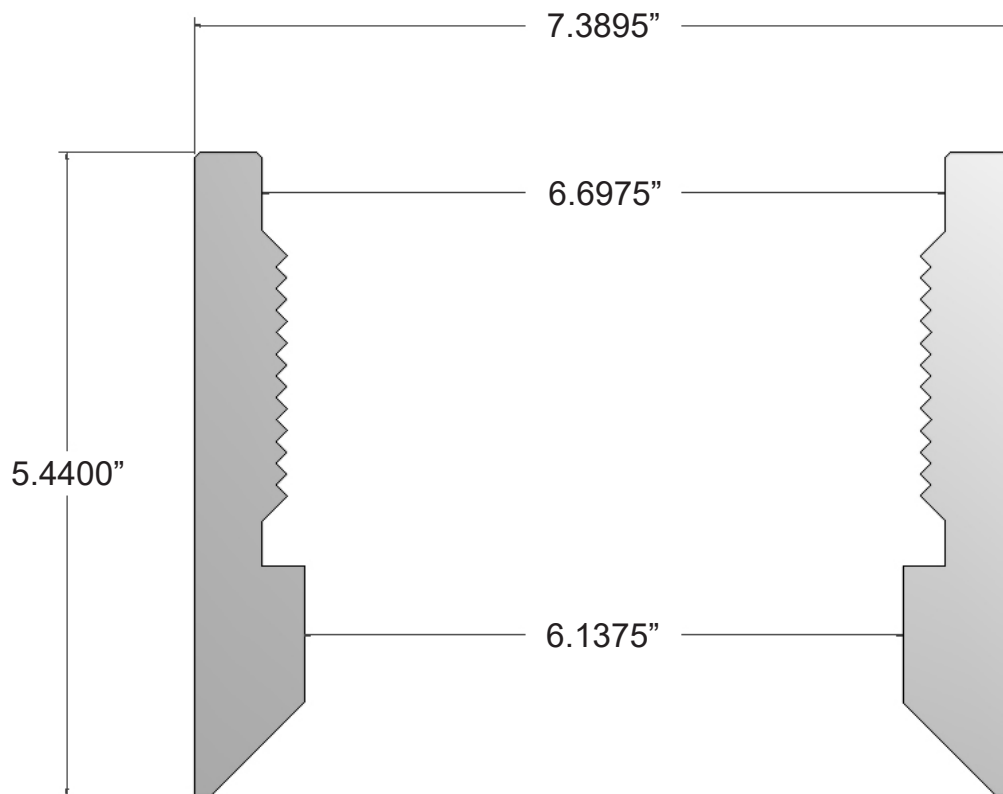

Part Number:

M5010400TUFF

Description:

TUFF DRIVE SHOE

6 5/8" X 6 1/4" CABLE TOOL END

8 RD. THREAD, 7.390" O.D.

Make a Difference.

1494 Bell Mill Road, P.O. Box 456, Tillsonburg, Ontario, Canada, N4G 4J1