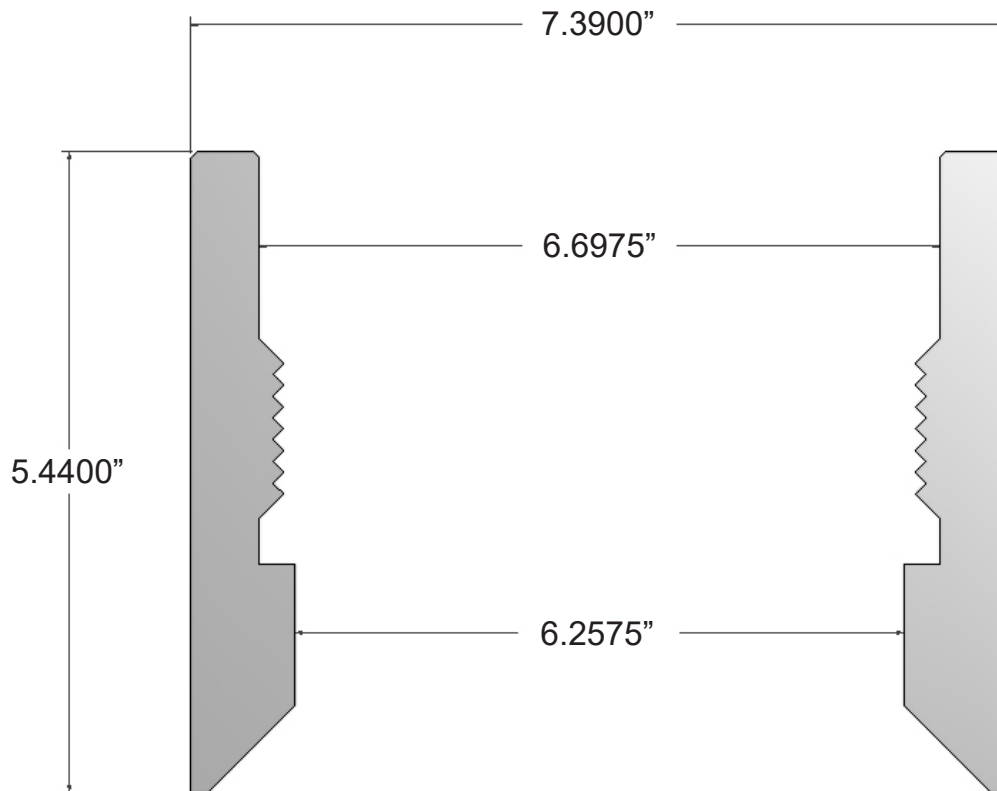

Part Number:

M5010450TUFF

Description:

TUFF DRIVE SHOE

6 5/8" X 6 1/4" CABLE TOOL END

8 V. THREAD, 7.390" O.D.

Make a Difference.

1494 Bell Mill Road, P.O. Box 456, Tillsonburg, Ontario, Canada, N4G 4J1

P.O. Box 2663, Buffalo, New York, U.S.A., 14240-2663

Phone: 519.688.0500 • Fax: 519.688.0563

Toll Free: 1-800-387-9355 • www.wellmaster.ca