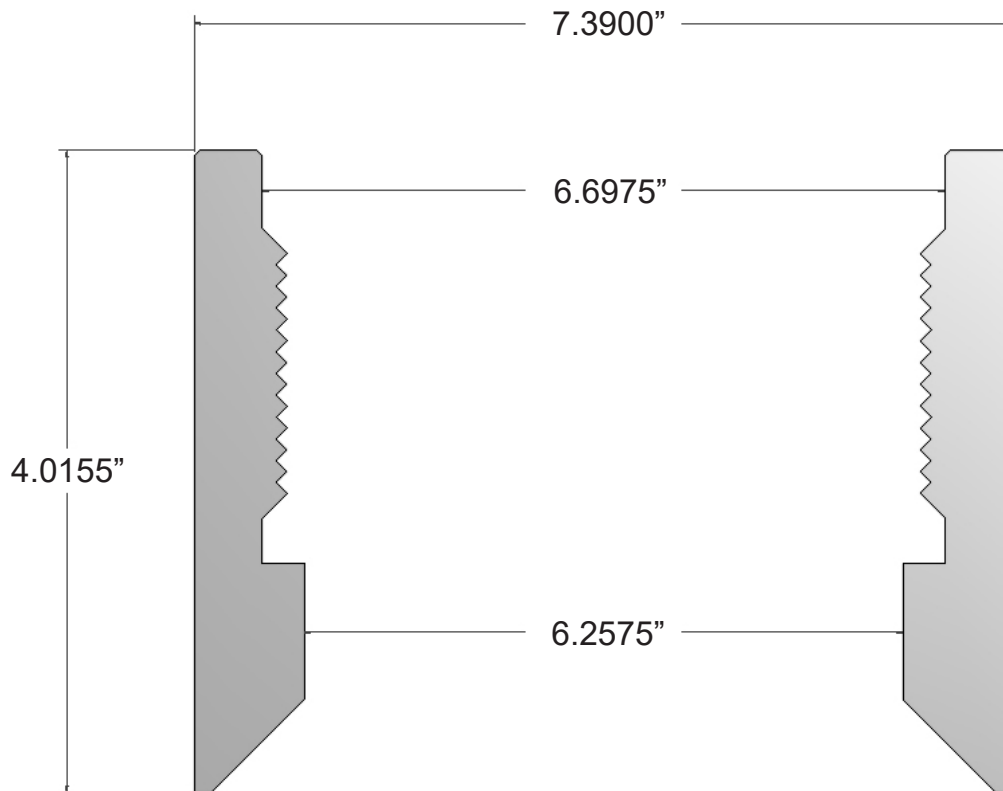

Part Number:

M5011340TUFF

Description:

TUFF DRIVE SHOE

6 5/8" X 6 1/4" CABLE TOOL END

8 V. THREAD, 7.390" O.D.

Make a Difference.

1494 Bell Mill Road, P.O. Box 456, Tillsonburg, Ontario, Canada, N4G 4J1