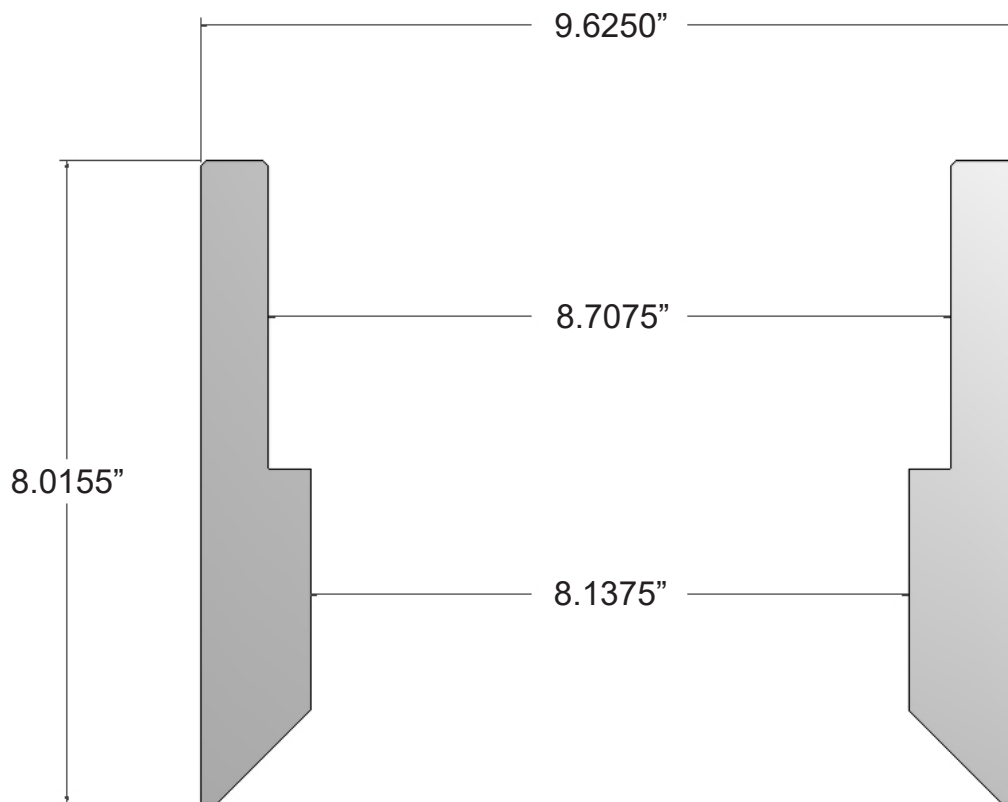

Part Number:

M5013500TUFF

Description:

TUFF DRIVE SHOE

8 5/8" X 8" CABLE TOOL END

WELD ON LONG, 9.625" O.D.

Make a Difference.

1494 Bell Mill Road, P.O. Box 456, Tillsonburg, Ontario, Canada, N4G 4J1

P.O. Box 2663, Buffalo, New York, U.S.A., 14240-2663

Phone: 519.688.0500 • Fax: 519.688.0563

Toll Free: 1-800-387-9355 • www.wellmaster.ca