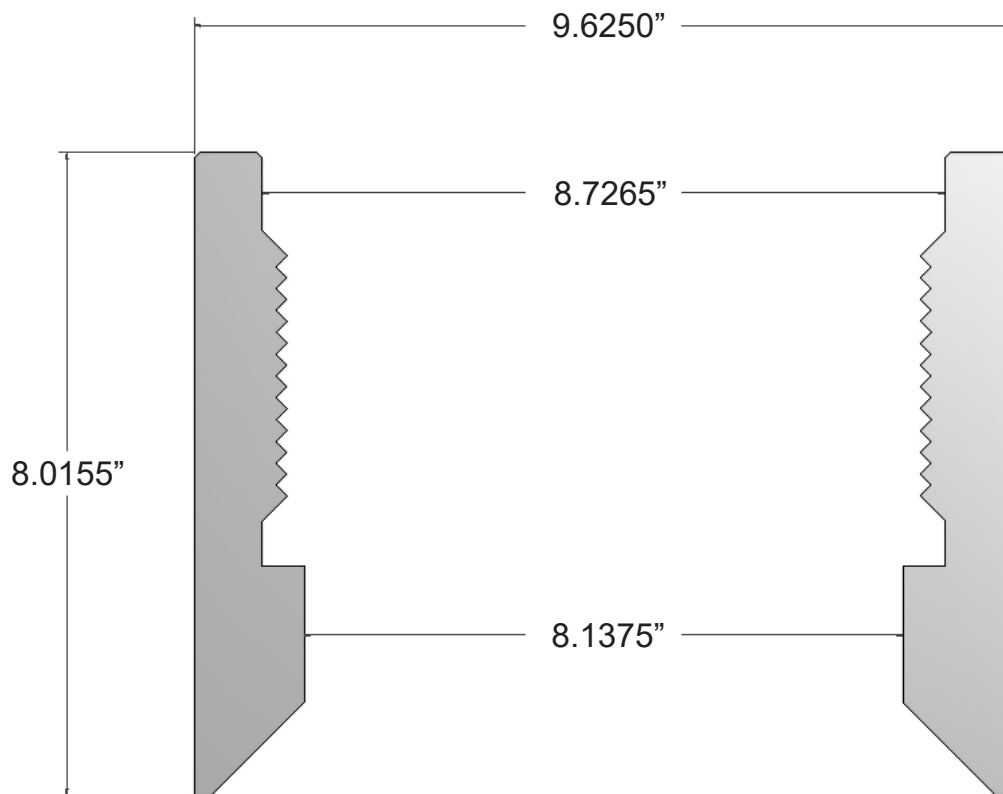

Part Number:

M5013600TUFF

Description:

TUFF DRIVE SHOE

8 5/8" X 8" CABLE TOOL END

8 RD. THREAD, 9.625" O.D.

Make a Difference.

1494 Bell Mill Road, P.O. Box 456, Tillsonburg, Ontario, Canada, N4G 4J1