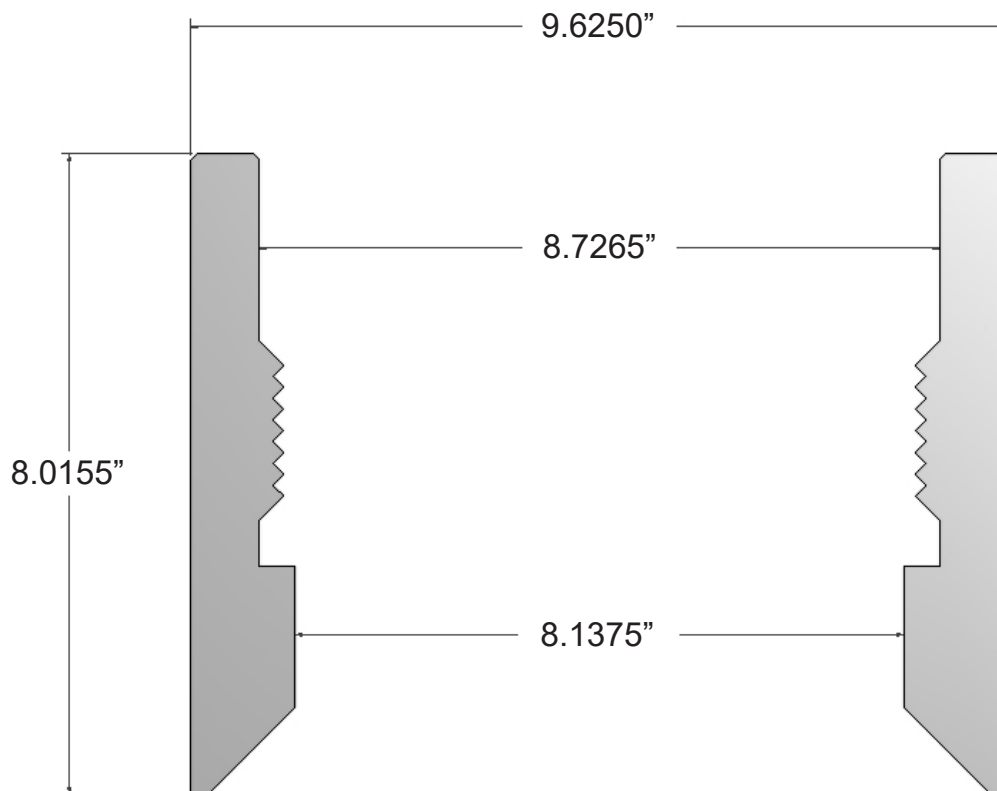

Part Number:
M5013800TUFF

Description:
TUFF DRIVE SHOE
8 5/8" X 8" CABLE TOOL END
8 V. THREAD, 9.625" O.D.

Make a Difference.

1494 Bell Mill Road, P.O. Box 456, Tillsonburg, Ontario, Canada, N4G 4J1
P.O. Box 2663, Buffalo, New York, U.S.A., 14240-2663
Phone: 519.688.0500 • Fax: 519.688.0563
Toll Free: 1-800-387-9355 • www.wellmaster.ca