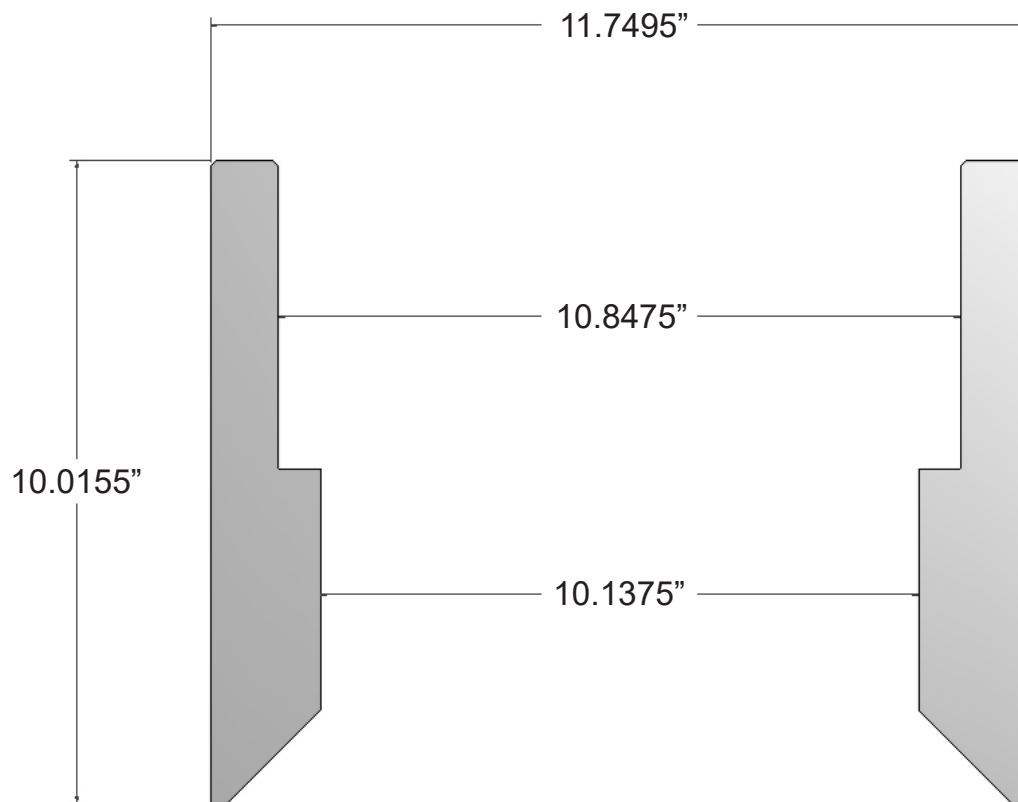

Part Number:

M5015500TUFF

Description:

TUFF DRIVE SHOE

10 3/4" X 10" CABLE TOOL END

WELD ON LONG, 11.700" O.D.

Make a Difference.

1494 Bell Mill Road, P.O. Box 456, Tillsonburg, Ontario, Canada, N4G 4J1

P.O. Box 2663, Buffalo, New York, U.S.A., 14240-2663

Phone: 519.688.0500 • Fax: 519.688.0563

Toll Free: 1-800-387-9355 • www.wellmaster.ca