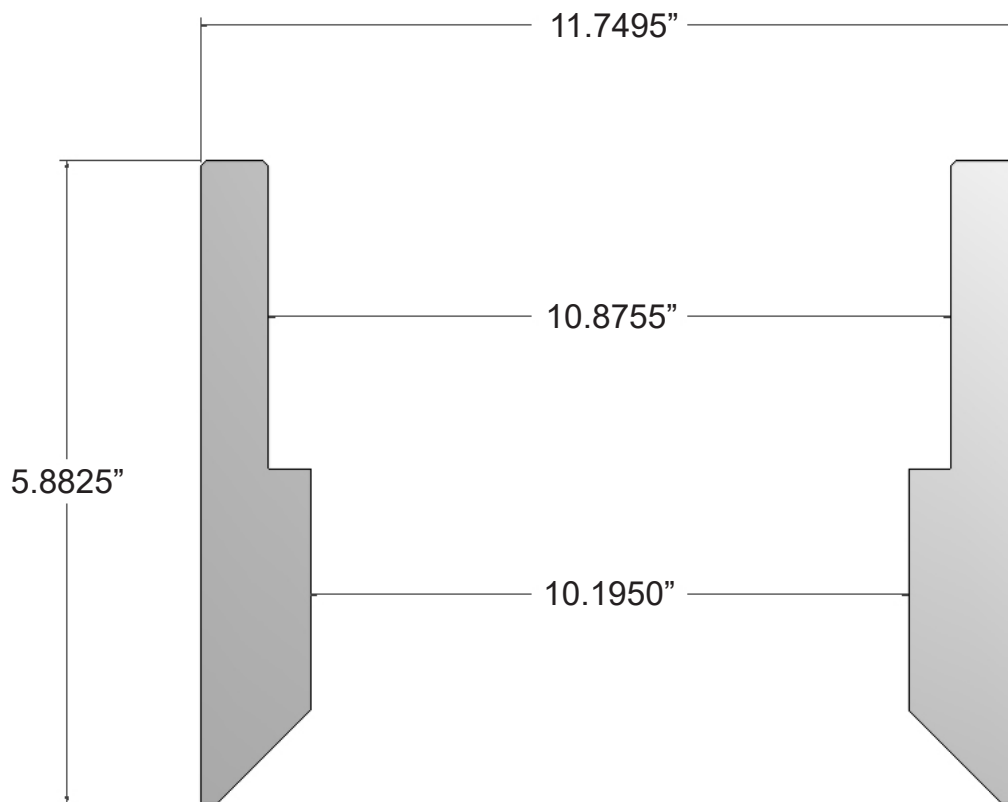

Part Number:

M5015525TUFF

Description:

TUFF DRIVE SHOE

10 3/4" X 10 3/16" CABLE TOOL END

WELD ON SHORT, 11.700" O.D.

Make a Difference.

1494 Bell Mill Road, P.O. Box 456, Tillsonburg, Ontario, Canada, N4G 4J1

P.O. Box 2663, Buffalo, New York, U.S.A., 14240-2663

Phone: 519.688.0500 • Fax: 519.688.0563

Toll Free: 1-800-387-9355 • www.wellmaster.ca