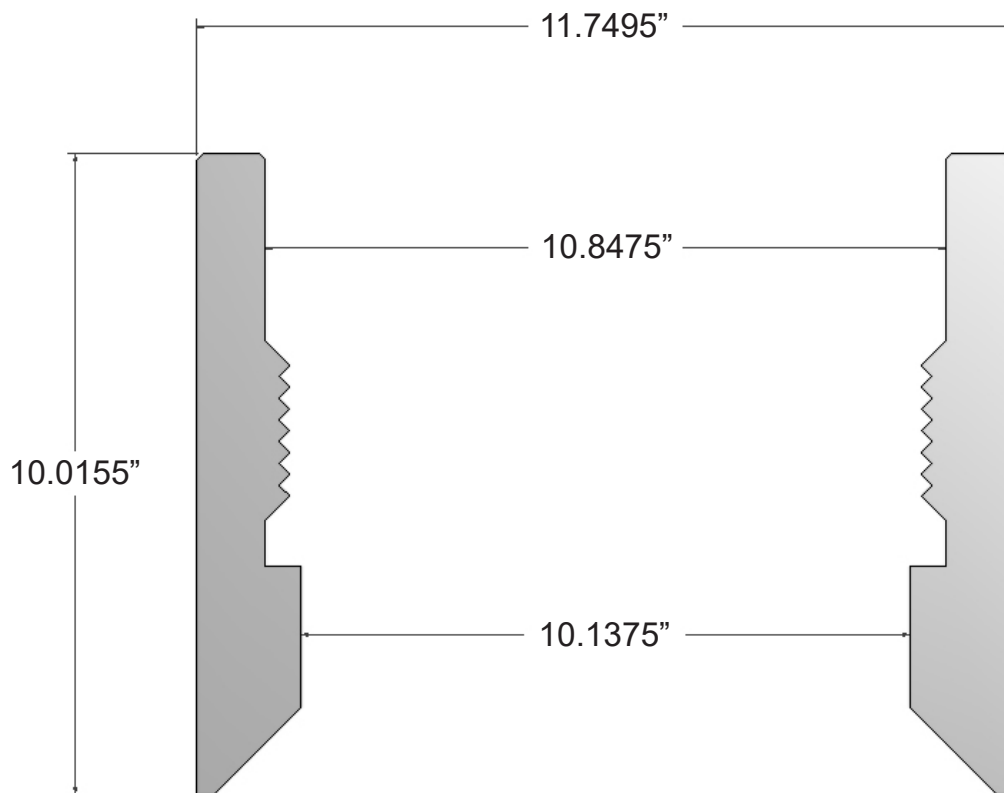

Part Number:

M5015800TUFF

Description:

TUFF DRIVE SHOE

10 3/4" X 10" CABLE TOOL END

8 V. THREAD, 11.750" O.D. 3/4" TAPER

Make a Difference.

1494 Bell Mill Road, P.O. Box 456, Tillsonburg, Ontario, Canada, N4G 4J1

P.O. Box 2663, Buffalo, New York, U.S.A., 14240-2663

Phone: 519.688.0500 • Fax: 519.688.0563

Toll Free: 1-800-387-9355 • www.wellmaster.ca