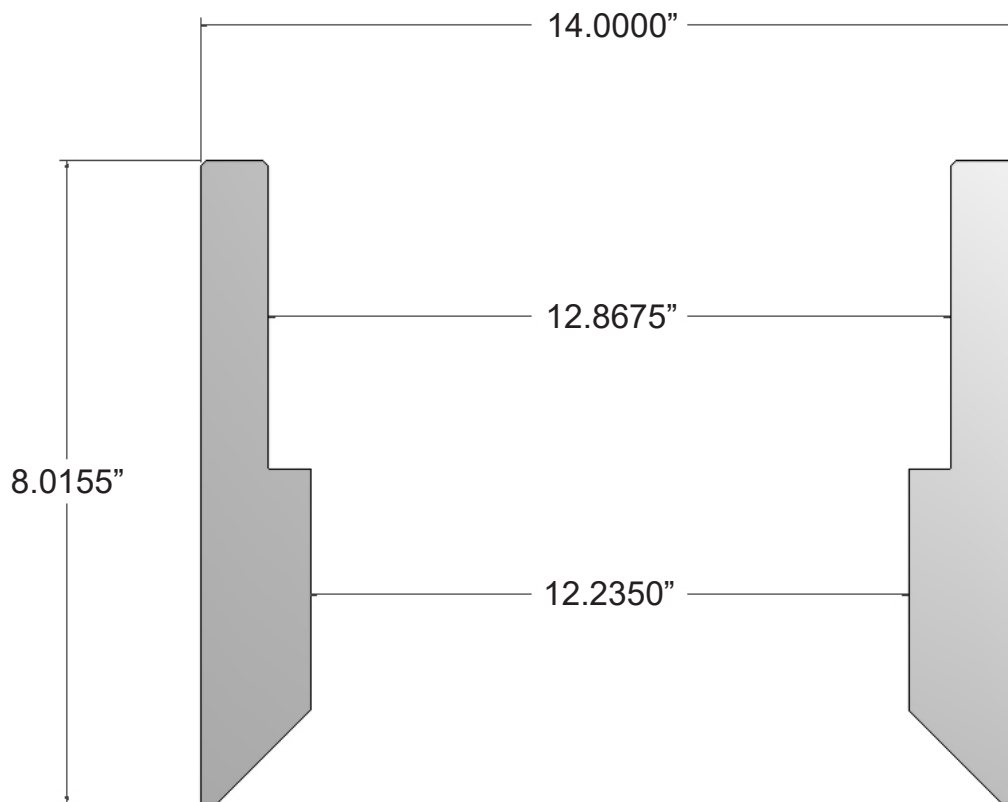

Part Number:

M5017225TUFF

Description:

TUFF DRIVE SHOE

12 3/4" X 12 1/4" CABLE TOOL END

WELD ON, 14.000" O.D.

Make a Difference.

1494 Bell Mill Road, P.O. Box 456, Tillsonburg, Ontario, Canada, N4G 4J1

P.O. Box 2663, Buffalo, New York, U.S.A., 14240-2663

Phone: 519.688.0500 • Fax: 519.688.0563

Toll Free: 1-800-387-9355 • www.wellmaster.ca