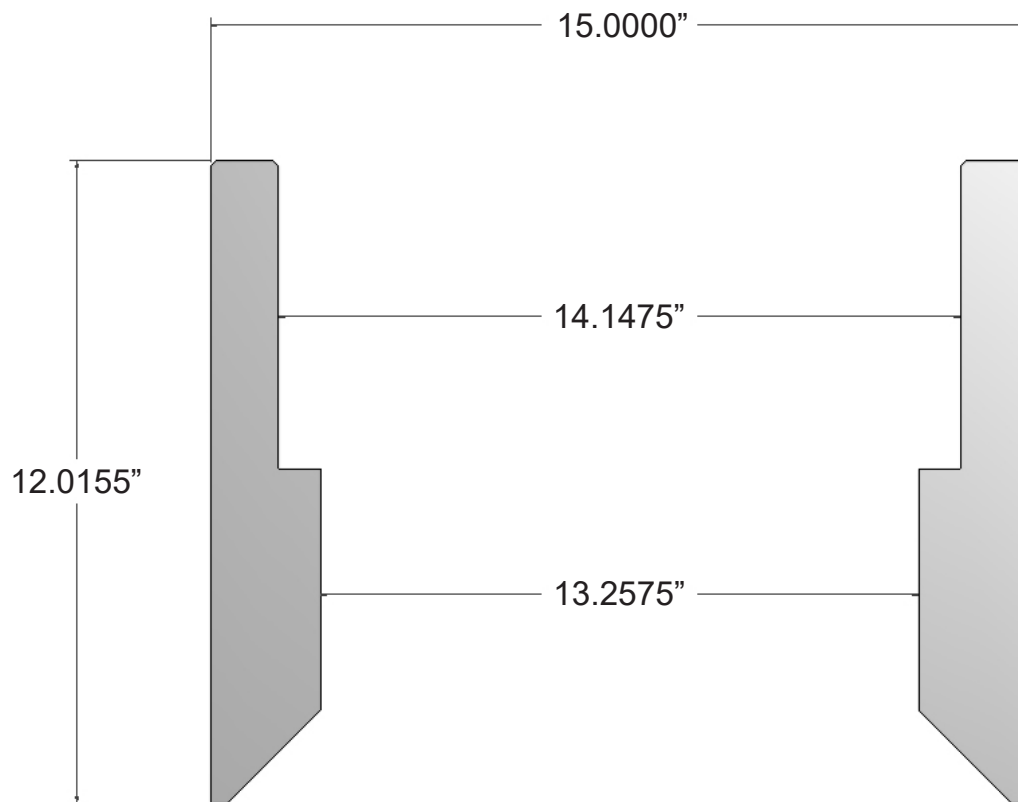

Part Number:

M5018300TUFF

Description:

TUFF DRIVE SHOE

14" X 13 1/4" CABLE TOOL END

WELD ON, 15.000" O.D.

Make a Difference.

1494 Bell Mill Road, P.O. Box 456, Tillsonburg, Ontario, Canada, N4G 4J1

P.O. Box 2663, Buffalo, New York, U.S.A., 14240-2663

Phone: 519.688.0500 • Fax: 519.688.0563

Toll Free: 1-800-387-9355 • www.wellmaster.ca