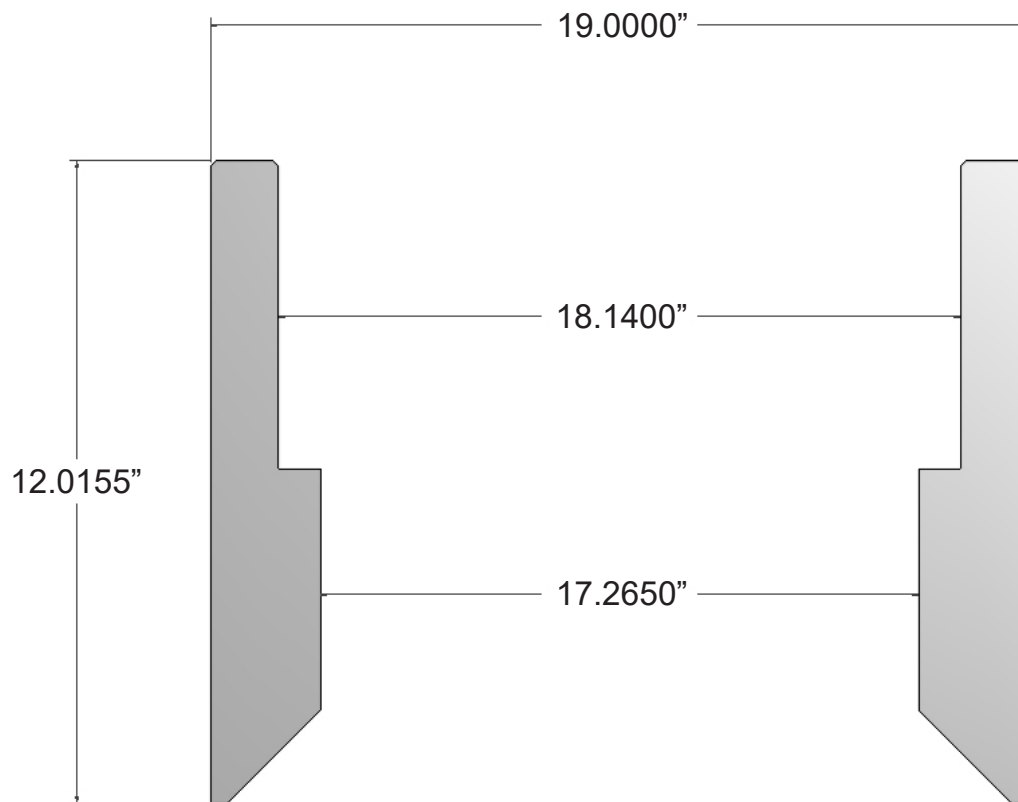

Part Number:

M5018700TUFF

Description:

TUFF DRIVE SHOE

18" X 17 1/4" CABLE TOOL END

WELD ON, 19.000" O.D.

Make a Difference.

1494 Bell Mill Road, P.O. Box 456, Tillsonburg, Ontario, Canada, N4G 4J1

P.O. Box 2663, Buffalo, New York, U.S.A., 14240-2663

Phone: 519.688.0500 • Fax: 519.688.0563

Toll Free: 1-800-387-9355 • www.wellmaster.ca