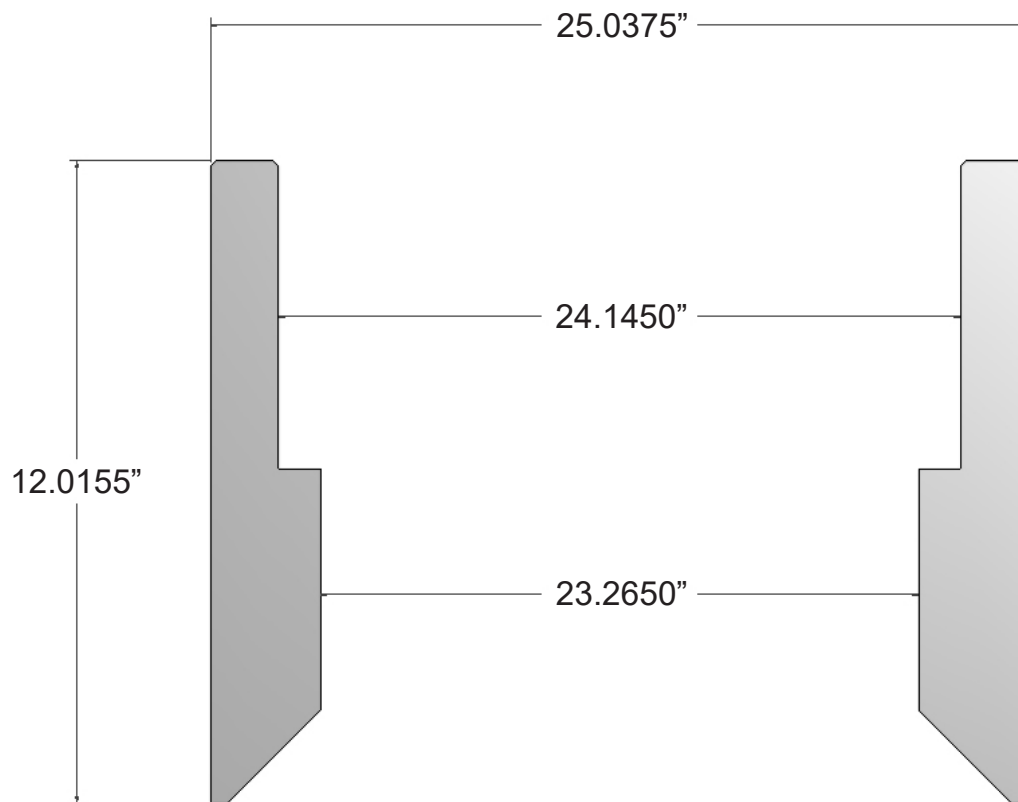

Part Number:

M5019200TUFF

Description:

TUFF DRIVE SHOE

24" X 23 1/4" CABLE TOOL END

WELD ON, 25.038" O.D.

Make a Difference.

1494 Bell Mill Road, P.O. Box 456, Tillsonburg, Ontario, Canada, N4G 4J1

P.O. Box 2663, Buffalo, New York, U.S.A., 14240-2663

Phone: 519.688.0500 • Fax: 519.688.0563

Toll Free: 1-800-387-9355 • www.wellmaster.ca